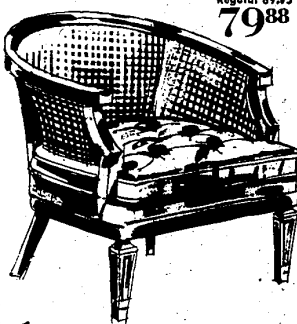

Cane Tub Accent Chair

Regular 89.95
79.88

Modern Tub Accent Chair

Really comfortable with a semi-attached serofoam cushion, no-sag springs, and Scotchgard® treated cotton cover.

Regular 89.95
49.88