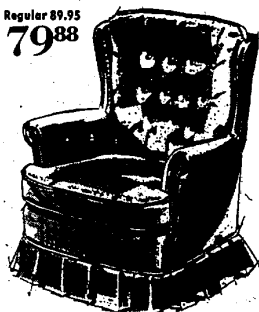

Tweed or Patch Swivel Rocker

Regular 89.95
79.88

Colonial Rocker

Figured tangerine color print cover with a comfortable serofoam cushion. Maple finished exposed wood trim.