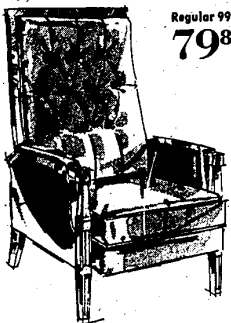

Regular 99.95
79.88