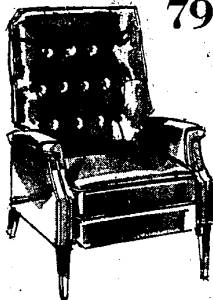

Contemporary Recliner Chair

Regular 99.95
79.88

CHAIR VALUES GALORE

Regular 89.95 and 99.95

79.88

Your Choice

NO MONEY DOWN
on Sears Easy Payment Plan

Sears Furniture Dept. (not at Gross Pointe)

Contemporary Recliner Chair

Big on comfort and style! Reversible serofoam polyurethane cushion, easy-care vinyl cover. On Ball casters.