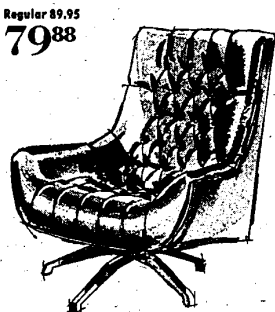

Sleepy Hollow Swivel Rocker

Regular 89.95
79.88