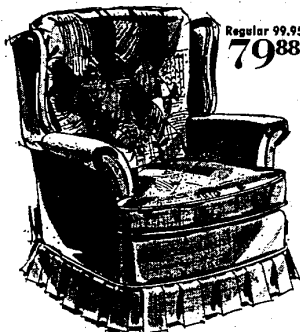

Patchwork Swivel Rocker

Regular 99.95
79.88