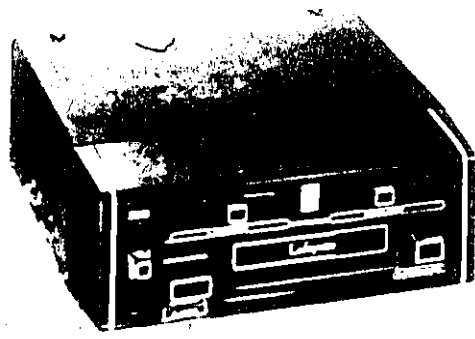

$44.95

Less
Speakers

Lafayette "Auto-Mate 50" Stereo Cassette Player

• Fast Forward and Eject Pushbuttons

Mounts under dash in most any car. Has fast forward and eject pushbuttons, separate slide controls for stereo volume and tone 7 1/2 x 2 1/4 x 6 1/2". With mounting hardware, bracket. For 12 VDC negative ground. Imported.

17 K 62752W Shpg. wt. 4 lbs. Net $44.95

The "Fittables"—Stereo Tape Player/FM-AM Radios That Mount "In-Dash" in Most '67-'75 U.S. Cars

Get the look and performance of factory installed player/radio at a fraction of the cost! Complete with all hardware and do-it-yourself installation manual.

F2 All General Motors Cars Except: '67, '68 Chevy — '74 Chevy Van — '67-'70 Cadillac — '67 Pontiac — '67 Oldsmobile 4-82.

F3 All Ford Cars Except: '67-'73 Ford — '67 Ford Truck — '67-'72 Thunderbird — '67-'72 Mercury — '67-'75 Mustang.

All 1967-'75 to '75 Dodge Cars and Vans — '72-'75 Dodge Trucks — '70-'75 Valiant, Dusters — '75 Monte Carlo, Imperial, Chrysler, New Yorker, Plymouth, Fury, Ambassador and Metrolite.

Custom In-Dash Installation Kit. For most foreign cars, U.S. cars (see custom kit) shown above. Specify make, model and year of car, allow 3 weeks for delivery. No COD's.

17 K 60642Z Shpg. wt. 2 lbs. Net 7.95