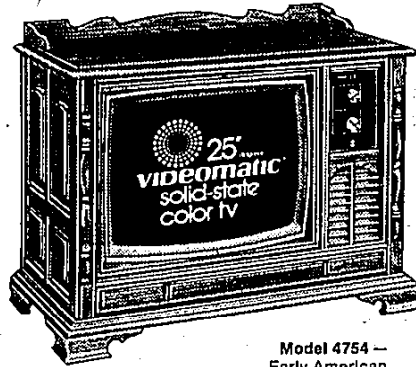

Bill Brown's Magnavox annual sale '74

**BUY
NOW
AND
SAVE**

Model 4456 —
Mediterranean styling

In a bright room or a dark room, this beautiful Magnavox will give you the proper balance of color, brightness and contrast automatically — for superb viewing. One-button tuning, 100% solid-state chassis, a Super-Bright™ In-Line Picture Tube... and your choice of three beautiful styles — all from Magnavox.

SAVE \$32²¹
NOW ONLY \$467⁷⁴

Pedestal Base optional at extra cost.

Model 4754 —
Early American

This beautiful Magnavox adjusts its own picture to changing room light — automatically — for a clear, sharp picture day or night. One-button tuning, of course... and 100% solid-state chassis, too... plus a Super Bright™ Picture Tube and fine furniture design — in your choice of six styles.

SAVE \$50²¹ **NOW \$599⁷⁴**

Stereo FM/AM Radio-Phono with 8-Track

Model 6708 — Mediterranean styling

Beautiful looking, beautiful sounding — this magnificent Magnavox includes a built-in 8-Track Tape Player and a built-in Matrix 4-Channel Sound Decoder, plus an Air-Suspension System with six speakers. Your choice of six authentic furniture styles.