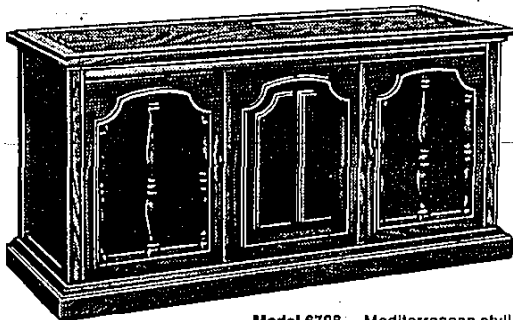

SAVE \$32²¹
NOW ONLY \$467⁷⁴

Pedestal Base optional at extra cost.

Model 4754 —
Early American

This beautiful Magnavox adjusts its own picture to changing room light — automatically — for a clear, sharp picture day or night. One-button tuning, of course... and 100% solid-state chassis, too... plus a Super Bright™ Picture Tube and fine furniture design — in your choice of six styles.

SAVE \$50²¹ **NOW \$599⁷⁴**

Stereo FM/AM Radio-Phono with 8-Track

Model 6708 — Mediterranean styling

Beautiful looking, beautiful sounding — this magnificent Magnavox includes a built-in 8-Track Tape Player and a built-in Matrix 4-Channel Sound Decoder, plus an Air-Suspension System with six speakers. Your choice of six authentic furniture styles.