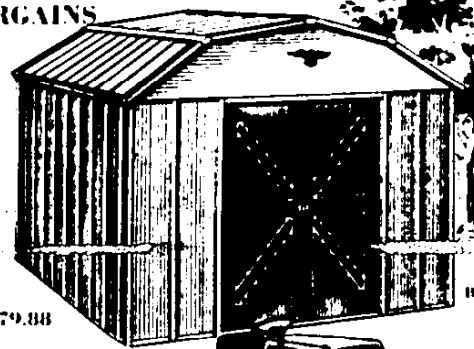

**MONTGOMERY
WARD**

Gardening Headquarters

SPECIAL SPRING BARGAINS

A HOME GREENHOUSE

399⁸⁸ REG. 419.99
Big 7'x9' greenhouse can handle all your plants.

B STORAGE BUILDING

189⁸⁸ REG. 219.95
Galvanized steel, big 10'x9' building stores everything.
Reg. 199.88 10'x7' Bldg. 179.88

C 14' DIAMETER SCREENHOUSE

Sturdy aluminum frame with 4 ply vinyl roof. 6' door, 8'3" peak. **299⁸⁸** REG. 359.99
Reg. 219.99 10' diam. Screen House 199.88

D 8-HP TRANSAXLE LAWN TRACTOR

Briggs & Stratton engine, has electric start, 36" mower included. **$699** REG. 749.95

E 3 1/2-HP REAR DISCHARGE ROTARY

20 in. vacuum action deck sucks up grass. Grass catcher included. **149⁸⁸** REG. 169.99

F LADIES' GARDEN GLOVES

Special buy on ladies' quality garden gloves. Durable. **1⁹⁹-2⁹⁹**

G 4-SPEED, 16-HP. GARDEN TRACTOR

Synchro balanced engine, has auto type drive shaft, key start. **$1449** REG. 1599

H MR. GRO' 20-10-5 LAWN FOOD

Formula continues feeding for a long time. 20 lb bag. **1⁹⁷** REG. 2.97
Limit 2 per customer.

I HEAVY-DUTY 5-HP TILLER

Briggs & Stratton engine, has power safety reverse. **249⁸⁸** REG. 289.95

J WEBER' KETTLE BARBECUE

Porcelain covered kettle is 22 1/2" diam. Aluminum ash catcher, legs. **57⁸⁸** REG. 69.95

K WARDS' YOUR TREE & SHRUB CENTER

Large variety of shrubs and trees for your lawn. We have fruit trees, oak. Choose from Apple and Peach.

INCREASE YOUR BUYING POWER—APPLY FOR A WARDS CHARG-ALL ACCOUNT

America, we salute you!

**MONTGOMERY
WARD**

★ spirit of value **76**

Wards Tel-12 Store Only