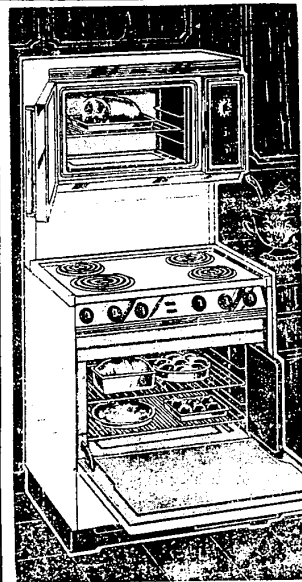

MONTGOMERY WARD

SALES!

FIRST COME, FIRST SERVED!

SUNDAY ONLY CLEARANCE

DEMONSTRATORS OVERSTOCK FLOOR SAMPLES SCRATCH 'N DENT

$110 off imperial all-fabric washer
$169
• 12 programmed cycles — all-fabric care
• Washes up to 18-lbs.
• Includes 3 wash and 2 rinse water temps

SAVE ON
ELECTRIC DRYER
• Large Capacity
• Large Lint Filter
1 ONLY **$88**

SAVE $51
OUR BEST GAS DRYER
• Hamper Door
• Steam-Dry
2 ONLY REG. 229.95 NOW **$179**

SAVE
2 SPEED AUTOMATIC WASHER
• Safety Lid Switch
• Family Size
1 ONLY **$149**

SAVE $20
ELECTRIC DRYER
• Large Capacity
• Lint Filter
1 ONLY REG. 119.95 SALE **$99**

SAVE $50
6 CYCLE DISHWASHER
• Portable
• Formica Top
• Rinse & Detergent Dispensers
1 ONLY REG. 209.95 SALE **$129**

RANGE REDUCED TWO-OVEN ELECTRIC

Free
$139⁰⁰

- ALL THE COOKING SPACE YOU'LL EVER NEED
- BAKE IN ONE OVEN WHILE YOU BROIL IN THE OTHER
- ELECTRIC CLOCK WITH HANDY FOUR HOUR TIMER
- COOKTOP & LOWER DOOR REMOVE FOR CLEANING
- INFINITE HEAT CONTROLS, SELF CLEAN ELEMENTS
- UPPER OVEN WINDOW, HANDY STORAGE DRAWER
- LINERS OPTIONAL

REFRIGERATORS • FREEZERS • AIR CONDITIONERS

SAVE $80
13' "ALL REFRIGERATOR"
• Maximum Refrigerator Space
• Mini Freezer
• For the Freezer Family
1 ONLY REG. 279.95 SALE **$199**

SAVE $200
18' FROSTLESS REFRIGERATOR
• Adjustable Shelves
• All Frostless
1 ONLY REG. 399.95 SALE **$199**

SAVE $110
16' FROSTLESS REFRIGERATOR
• Ice Maker
• Adjustable Shelves
• Bottom Freezer
1 ONLY WAS $369 SALE **$259**

SAVE $91
PORTABLE FREEZER
• Ideal for Apt.
• Rolls on Casters
1 ONLY REG. 129.95 SALE **$99**

SAVE $150
18' SIDE-BY-SIDE
• Large 224 Lb. Freezer with Ice Maker
• 2 Adjustable Cold Controls
1 ONLY WAS 489.95 SALE **$329**

SAVE $60
22 Cu. Ft. FROSTLESS REFRIGERATOR
• Adjustable Shelves
• 3 Doors for Convenience & Economy
REG. 529.95 SALE **$469**

SAVE $132
18' DELUXE REFRIGERATOR
• 2 Slide-out Shelves
• Twin Crispers & Meat Keeper
• All Frostless
1 ONLY REG. 329.95 SALE **$198**

SAVE $70
16' FROSTLESS UPRIGHT FREEZER
• Lock and Light
• Slide-out Basket
REG. 279.95 SALE **$209**

SAVE $100
16 Cu. Ft. UPRIGHT FREEZER
• All Frostless
• Slide-out Basket
1 ONLY REG. 279.95 SALE **$179**

SAVE
CHEST or UPRIGHT 15' FREEZER
• 540 Lb. Capacity
• Magnetic Sealing Doors
REG. 219.95 SALE **$189**

SAVE $53
21 Cu. Ft. CHEST FREEZER
• Stores 740 Lbs. Food
• Counter Balanced Lid
1 ONLY REG. 229.95 SALE **$177**

SIGNATURE $,800 BTU
Air Conditioner
• Compressor Noise Outside
• 2 Speed Control
1 ONLY **$139**

SAVE $150
SELF CLEAN 30" DOUBLE OVEN ELECTRIC
• Automatic Oven
• Raise-up Top
1 ONLY REG. 419.95 SALE **$269**

SAVE $130
30" DOUBLE OVEN ELECTRIC OVER & UNDER
• Deluxe Styling
• Burner with a Brain
1 ONLY REG. 349.95 SALE **$219**

SAVE $120
30" SELF CLEAN
• Automatic Oven
• Lighted Backguard
1 ONLY REG. 319.95 SALE **$199**

SAVE $8.95
30" DELUXE GAS RANGE
• Raise-up Top for Cleaning
• Removable Door
1 ONLY WAS 239.95 NOW **$159**

SAVE $62
30" SELF CLEAN ELECTRIC
• Automatic Oven
• Lighted Elements
• Lift-out Elements
REG. 319.95 SALE **$258**

SAVE $80
30" ELECTRIC RANGE
• Automatic Oven
• Lighted Backguard
1 ONLY REG. $209 SALE **$129**

30" GAS RANGE
• Waist-High Broiler
• Raised Top
• Top Oven
1 ONLY REG. 309.95 SALE **$169**

SAVE UP TO 25% ON ALL FLOOR MODEL AIR CONDITIONERS
New Guarantee - Fantastic Savings

FISHING SPECIAL SAVE $50
Sea King Aluminum Car Top Boat - 12 Ft.
REG. $169 SALE **$119**

TRACTOR SPECIAL SAVE $200 GARDEN MARK
12 Horse Power Tractor
Extra Power, Comfort, Versatility, Safety
REG. $899 SALE **$699**

SAVE $100 GARDEN MARK
8 Horse Power Tractor
REG. $699 SALE **$599**

STORAGE BUILDING SAVE $60
Garden Mark Steel Shed
10' x 7'
WAS $159 NOW **$99.88**

MANY, MANY OTHER ITEMS OF EQUAL VALUE TOO NUMEROUS TO MENTION

TEL-TWELVE MALL

NO MONEY DOWN
LOW MONTHLY PAYMENTS
TAKE UP TO 3 YEARS TO PAY
USE WARDS
CREDIT TERMS

12 MILE at TELEGRAPH

358-1200

NO MONEY DOWN