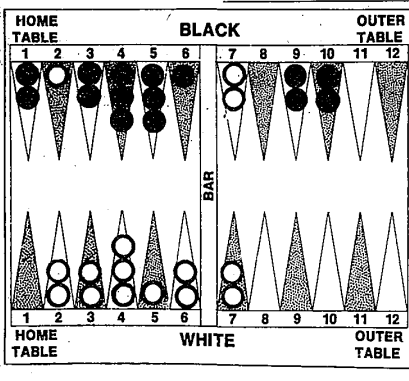

LEAVING A SHOT

Here is a nasty paradox for black, who has to play a 9-2 roll. Since he has to leave white a shot no matter what, his concern is being hit. Black must move either the 9 or 10-point checker.

backgammon Michael Klolan of the American Backgammon Club

In tight situations, duplicating the number your opponent will need to hit and cover with is sound backgammon playing. But if black makes that play, he may have trouble bringing in his checkers safely from the 10 point (assuming black was not hit).

second runs Tom Panzenhagen

"Some Like It Hot" (1959), in two parts at 1 p.m. Tuesday and Wednesday on Ch. 50. Originally 120 minutes. You can count on the fingers of one hand the number of pictures made in the last 20 years that are as funny as Billy Wilder's "Some Like It Hot."

WHAT'S IT WORTH? A ratings guide to the movies

Among the 12 convicts were Charles Bronson, Jim Brown, John Cassavetes, Triin Lopez, Telly Savalas, Donald Sutherland and Clint Walker, which leaves five. The film still holds up as a gripping adventure story and you'll be rooting for Jim Brown when he makes an open-field dash through raging gunfire near film's end.

Concert band performing

The Detroit Concert Band, under the direction of conductor Leonard B. Smith, will play a Valentine's Day concert at 8 p.m. Saturday at the Redford Theatre, 17360 Lahser, Detroit.

ON THE TOWN

Moy's Japanese Steakhouse Cantonese & American Food

ART SALE Original Oil Paintings THIS SUNDAY ONLY!

Barry Tuckwell FRENCH HORN

Valentine's Day

PASTA FEAST SPECIAL PASTA DINNERS FOR TWO

The Roman Terrace

What a Place! BIRARWOOD HILTON INN

Ready for Mt. St. Helens, Hurricane Allen, Love Canal.

COMING TO MUSIC HALL! LAR LUBOVITCH DANCE COMPANY

Make Your Valentine's Day. STEAK and ALE

SUBURBAN DETROIT THEATRES.

- ABBEY 1 Across from Oakland Mall on 14 Mile at I-75 565-0800
  ABBEY 2 Royal William Ed Essen "FORT APACHE, THE BRONX" (R)
  ABBEY 3 "ALTERED STATES" (R)
  Starts Fri. "THE DOGS OF WAR" (R)
  FAIRLANE 1 Ford Rd at Telegraph 654-7200
  Richard Pryor & Gene Wilder "STIR CRAZY" (R)
  FAIRLANE 2 Lily Tomlin "THE INCREDIBLE SHRINKING WOMAN" (PG)
  MAPLE 1 Ed Asner "FOR APACHE, THE BRONX" (R)
  Elizabeth Taylor Rock Hudson in Agatha Christie's "THE MIRROR CRACK'D" (PG)
  MAPLE 2 Robert DeNiro in "THE RAGING BULL" (R)
  Starts Fri. "KAGENUSSA" (R)
  MAPLE 3 Mary Tyler Moore "DICK CHICAGO" (R)
  "GRAND PEOPLE" (R)
  NORTHLAND 1 J. Hudson Dr. Farmington Center 359-2266
  "ALTERED STATES" (R)
  NORTHLAND 2 Jack Lemmon "TRIBUTE" (PG)
  OLD ORCHARD 1 On Orchard Lake Road Normal 378-2522
  Ed Asner "FOR APACHE, THE BRONX" (R)
  OLD ORCHARD 2 Lily Tomlin "INCREDIBLE SHRINKING WOMAN" (PG)
  OLD ORCHARD 3 Elizabeth Taylor Rock Hudson in Agatha Christie's "THE MIRROR CRACK'D" (PG)
  TERRACE 1 30400 Plymouth Road Royal Oakwood 932-1112
  Robert DeNiro "THE RAGING BULL" (R)
  TERRACE 2 "THE MIRROR CRACK'D" (PG)
  Chorlin Chan "CURSE OF DRAGON QUEEN" (PG)
  TOWNE 1 Greenfield Rd. W. of I-75 W 968-9700
  "KAGENUSSA" (PG)
  Starts Fri. "THE DOGS OF WAR" (R)
  TOWNE 2 Lily Tomlin "INCREDIBLE SHRINKING WOMAN" (PG)

Alexander's Holiday Inn is now at Farmington Hills Holiday Inn