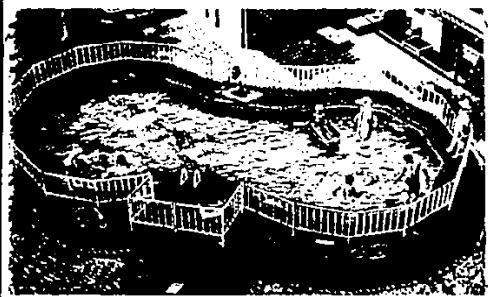

COLECO INDUSTRIES, Inc.

AMERICA'S FAMILY POOL BUILDER

FREE! $79.95 Automatic Filter Timer with this beautiful redwood pool

32'x18'x48" Redwood Pool

complete with Patio, Decks, Gates!

#WDC 1999--The flagship of the pool fleet. Spacious Redwood deck and patio for lounging, safety gate and ladder, aluminum fencing, in-and-out pool ladder...plus the completely automatic water purification system with in-the-wall skimmer.

GET SALEM'S LOW PRICE!

FAMILY SPECIAL!! 24' x 12' x 48" Oval POOL

- HS-2 SKIMMER
- F458 SAND FILTER, 5/8 H.P.
- A1-4 LADDER
- 18" VACUUM

$499⁹⁹

RE-2412

**BRING THE FAMILY!
SEE OUR FABULOUS
POOL DISPLAY TODAY!**