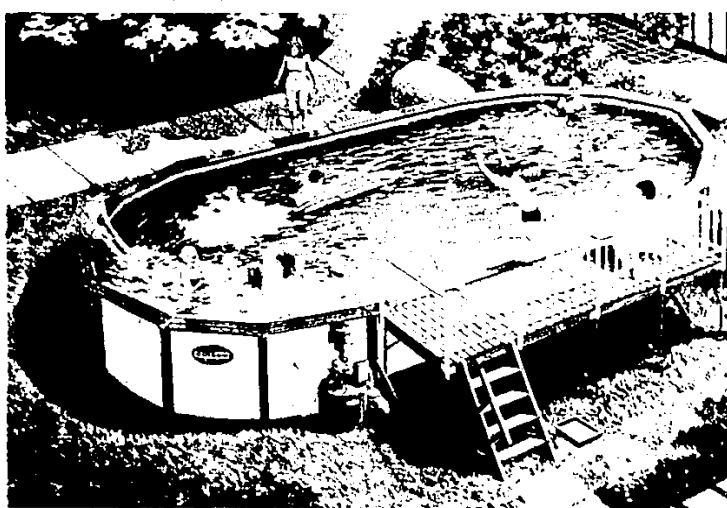

# KEEP COOL WITH A NEW SALEM COLECO POOL

SPECIAL...COMPLETE KIT...ALL YOU ADD IS WATER!

BIG POOL PLEASURE...SENSIBLE PRICE!

## 27' x 15' x 48" Straight Side Oval Pool

COMPLETE PACKAGE

# \$899<sup>00</sup>

#2715-TRC1079  
OTHER SIZES IN STOCK

Full time family fun right in your own backyard. Everything included: spacious Redwood M-75 deck, F458 sand filter and built-in skimmer to eliminate most of your pool maintenance worries. All steel parts galvanized, bonderized, and vinyl-acrylic painted to give you triple-rust protection for years. Heavy gauge vinyl liner carries its own Gold Seal registration number.