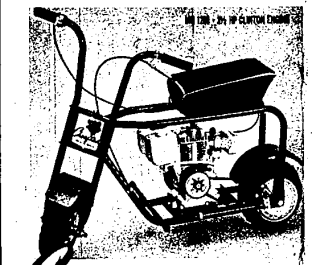

Cheeftah MINI-BIKE

3 1/2 h.p., 4 cycle Clinton Engine, heavy tubular steel frame and hand actuated cutter disc brake on rear sprocket. Assembled and ready to run. Model MB 1200.
$12838
FROM

3/4" PLYWOOD BASKETBALL BACKBOARD

• Easy to plywood
• Ready to paint
• Just 3 time for backyard fun!
$495
32"x48"

"FIESTA" BACKYARD SWING

- All the popular play features
- Two non-tilt swings
- Two-passenger lawn swing
- Attached slide
- Bright enamel bakelite-and finish.

$2388
Model #9452

HEAVY CEDAR PICNIC TABLES

Pre-finished in rugged Redwood tones!

48" ROUND TABLE
Redwood finish table, 4 separate curved benches. Totes weather, rugged use.
$3888 C & C

YOUR CHOICE SPECIAL!

Separate or Attached Benches

Compare our prices! We think we have the lowest in town!
Pre-finished table looks like Redwood, big 30" x 72" size. Constructed of 2" thick western cedar.
$1988

The "Mariner" CABANA

#7999—the deluxe poolside cabana with "his-n-hers" dressing rooms, windows, seats. Sturdy double-ribbed steel construction, 100% watertight, with a tri-coat rust-resistant finish. Add beauty and utility to your poolside.
$12988 C & C

MID-SEASON SPECIAL
Pre-hung Aluminum COMB. DOOR **$2188**
Perma-White Aluminum COMB. DOOR **$3888**
Good quality year-round door for home, cottage, porch. Mill finished in 32" and 36"x80" sizes.
Choice of 32" or 36"x80" sizes. Full 1 1/2" thick, fully weather-stripped, keyed lock, all hardware.