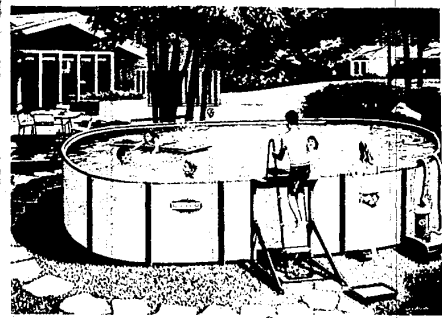

REMODEL YOUR BACKYARD!

- NEW SALEM POOL
- NEW PATIO & FENCE

15' x 10' x 42" COLECO POOL PACKAGE

COMPLETE, READY FOR FAMILY FUN
No. SE-1510
$16666