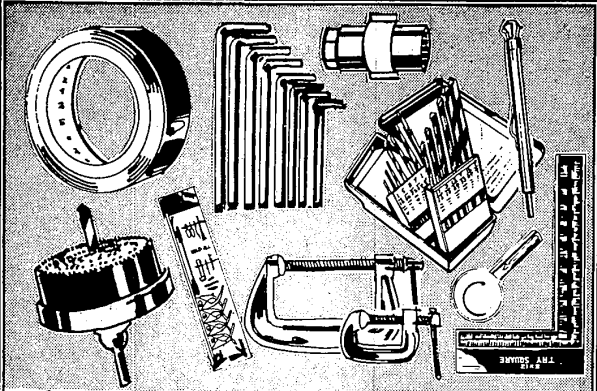

VALUES UP TO 87c EACH CHOICE OF 110 TOOLS

For all household and automotive needs. Fully guaranteed. Choose 13 pc. drill set, 4 pc. tool holder, 18 pc. hex key set, etc. LIMIT 4 TO A CUSTOMER.

2/73

REG. TO 87c EA.