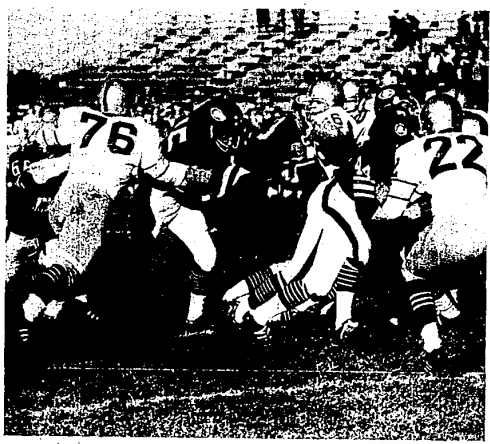

Churchill Battles WL Western To 8-8 Deadlock

By ARTEE

JERRY OLJACE led a Charger march that netted a

WALLED LAKE was knocking on the goal door early in the third period when Viers recovered a fumble by Smith on the Churchill 40. Christian broke into the open around left end and darted down to the Charger 25.

over on its 27 after Crom batted down a fourth down pass in the end zone.

TWO LAKER linemen appear to have Mike stopped . . .