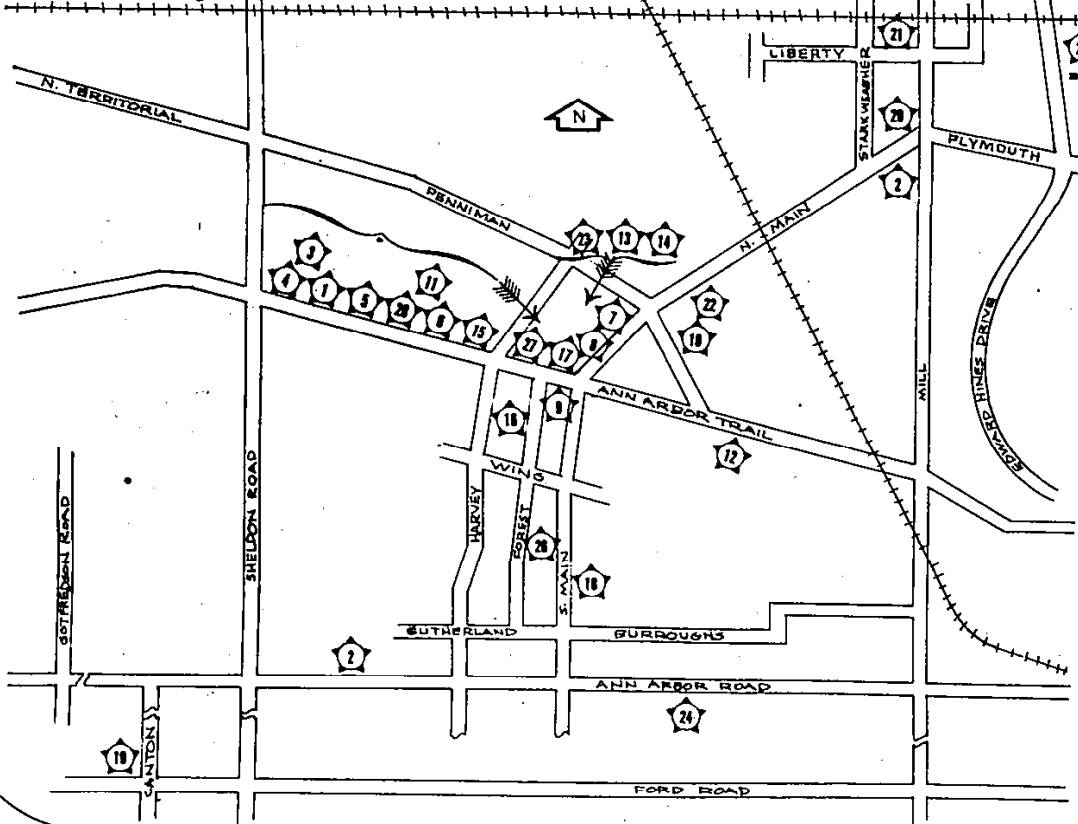

Here's How To Find The Store That Carries The "Special" Gift For Your "Special" Person

1. **GIFTS FOR HIM**
2. Bertner's Jewelry (1)
   - Beyer Drugs (2)
   - Bonne-Lo Drug (3)
   - Famous Men's Wear (4)
   - Fox Photo (5)
   - Hugh Jarvis Gifts (6)
   - John Smith of Plymouth (7)
   - Kreage's (8)
   - Lent's Custom Clothing (9)
   - Melody House (10)
   - Norman's Shoes & Apparel (11)
   - Saxton's Garden Center (13)
   - Wiloughby Shoes (12)
   - Witke's Pharmacy (14)
3. **GIFTS FOR HER**
4. Bertner's Jewelry (1)
   - Beyer's Drugs (2)
   - Bonne-Lo Drug (3)
   - Fox Photo (5)
   - Hugh Jarvis Gifts (6)
   - Kay's of Plymouth (15)
   - Kreage's (8)
   - Melody House (10)
   - Minerva's - Dunning's (16)
   - Mr. Ray's Wig Boutique (17)
   - Saxton's Garden Center (12)
   - Wiloughby Shoes (13)
   - Witke's Pharmacy (14)
5. **GIFTS FOR THE HOME**
6. Anderson Music (18)
   - Arnold's Williams Piano (19)
   - Austin Vacuum (20)
   - Bertner's Jewelry (1)
   - Blunk's, Inc. (21)
   - Hugh Jarvis Gifts (6)
   - Kreage's (8)
   - Melody House (1)
   - Minerva's - Dunning's (16)
   - Plymouth Mail & Observer (22)
   - Saxton's Garden Center (12)
   - Schradler's Furniture (23)
   - United Rent-All, Plymouth
   - United Rent-All, Livonia (25)
   - Village Sweet Shoppe (26)
   - Wayside Gifts (27)
7. **GIFTS FOR EVERYONE**
8. Beyer Drugs (2)
   - Bonne-Lo Drugs (3)
   - Kreage's (8)
   - Melody House (10)
   - Minerva - Dunning's (16)
   - Saxton's Garden Center (12)
   - Terry's Bakery (28)
   - Village Sweet Shoppe (26)
   - Wayside Gifts (27)
   - Wiloughby Shoes (13)
   - Witke's Pharmacy (14)