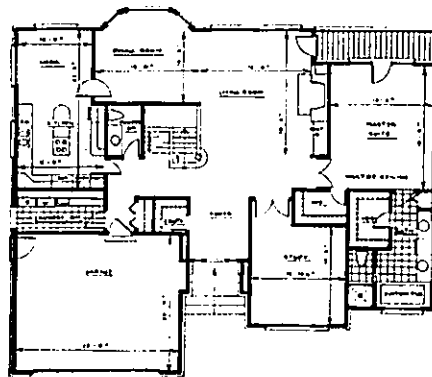

COMMERCIAL • RESIDENTIAL

Experience a New Dimension at

PEACOCK ALLEY

1989 N. Opdyke Road
Auburn Hills, MI 48057
373-1337

Finest quality of Custom Woodworking and Millwork.

The Woodridge

Tudor with a contemporary flair, the three-bedroom Woodridge features a brick and stained wood exterior. There is also an extensive use of high ceilings and hardwood flooring throughout the lower level. The spacious kitchen has an island, hardwood flooring and built-in appliances. The master bedroom has a doorwall leading to a deck. It also has large his and her walk-in closets. The house also has a TV monitored entry system. The elegant, formal dining room has extensive natural lighting from a bay window. Other features include a two-storied living room with large windows overlooking deck area, and French doors leading to a large den with custom entertainment center. The house has two full baths and two half-baths and is priced in the \$290,000-\$350,000 range. Interior design by Key Building Corp.