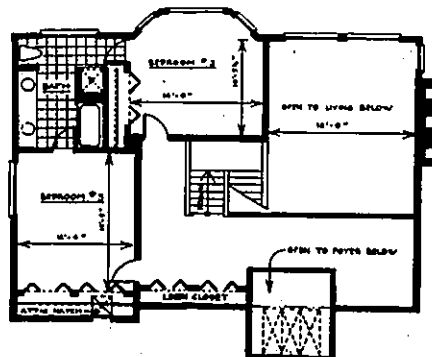

COMMERCIAL • RESIDENTIAL

Experience a New Dimension at

PEACOCK ALLEY

1989 N. Opdyke Road
Auburn Hills, MI 48057
373-1337

Finest quality of Custom Woodworking and Millwork.

The Woodridge

Tudor with a contemporary flair, the three-bedroom Woodridge features a brick and stained wood exterior. There is also an extensive use of high ceilings and hardwood flooring throughout the lower level. The spacious kitchen has an island, hardwood flooring and built-in appliances. The master bedroom has a doorwall leading to a deck. It also has large his and her walk-in closets. The house also has a TV monitored entry system. The elegant, formal dining room has extensive natural lighting from a bay window. Other features include a two-storied living room with large windows overlooking deck area, and French doors leading to a large den with custom entertainment center. The house has two full baths and two half-baths and is priced in the \$290,000-\$350,000 range. Interior design by Key Building Corp.