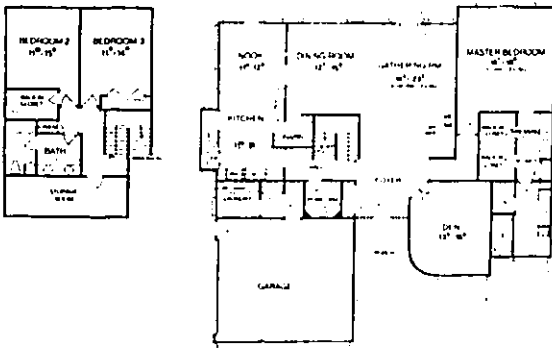

Round about

Shown here is the private sitting alcove in the master bedroom of the Fairhill model by Nancy Bonadeo with an example of just such a window.

LAURA WARGA/staff photographer

**RED TAG
SUMMER
CLEARANCE
SALE 20%-60% OFF**

For the Next 10 Days its all on Sale

**Above Ground Pools —
Summer Clearance Sale Special**

**COMPLETE 24' Pool
with 10Yr Warranty**
• 5" Uprights • 5" Top Rail
• Special Wall Details
• Stainless Steel Hardware
• 20 gauge Liner
• 3/4" HP Filter
• Thru The Wall Skimmer
• Ladder

**SAVE $730
NOW JUST $999**

SAVE 20 TO 50% OFF ON ALL INFLATABLE POOL TOYS

**DESIGNER PROFILE
IN-GROUND POOL**

16 x 32 FOR **$2995**

FEATURING
• Walls
• Liner
• Filtration System
• Deluxe Vacuum
• Stainless Steel Ladder

SAVE $1000