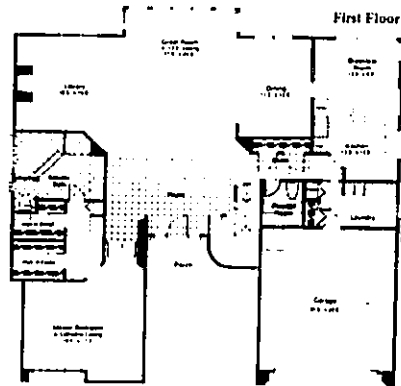

Your Home Is Your Castle

Weather Shield's Wood Windows and Doors provide you with Classic Beauty and Energy Efficiency, all at affordable prices.

See for yourself.

For complete information, visit the location listed below:

THE WINDOW & DOOR STORE

THE WINDOW & DOOR STORE is a Division of Weather Shield Mfg., Inc.

The Grove

A three-bedroom classic contemporary, the Grove is distinguished by its hip roof and lap wood siding and entranceway that shows a single door with eight-foot glass sidelights and dramatic circle top transom leading to an 18-foot foyer with marble flooring. Other features are cooktop island in kitchen where an awning vent picture window is located above the sink and striking laminate soffit design, which encircles the entire kitchen and nook; an open plan for the great room, dining room and library; dining room with built-in buffet-serving area. In the master bedroom, a soaring cathedral ceiling is a highlight as are custom trapezoid windows and extensive built-ins. The library has a fireplace with custom cabinetry and built-in entertainment center. The model has 2½ baths and is approximately 3,199 square feet. Price is $280,000-$290,000. Interior design by Susan Winton Feinberg.

MAKE YOUR BATHROOM A SHOWPLACE WITH A WHIRLPOOL BATHTUB FROM

MATHISON'S Bath Shoppe

ACRYLIC WHIRLPOOL WITH PATENTED JACUZZI® JETS

The Affordable Luxury

Acrylic Practicality, Gracious Styling, and Natural Warmth and Elegance.

We've got you covered with the deepest tubs available! 26"

See them today at:

MATHISON HARDWARE and BATH SHOPPE
LIVONIA Builder's Showroom 28243 Plymouth Road **522-5633**

See our products at HOMEARAMA in the Sheffield and Devin Homes