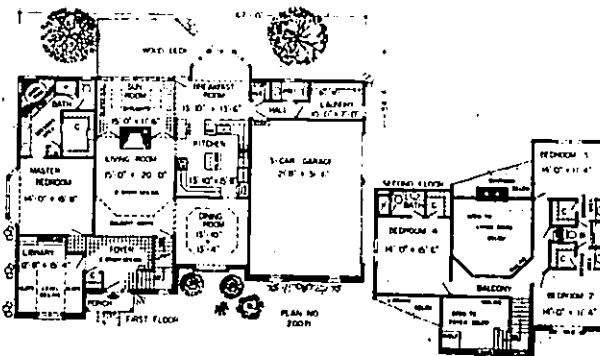

Laminations Limited

Distinctively designed furniture limited only by your imagination

- Custom fabricated wall units, bedrooms, kitchens & bathrooms-
- No obligation in home/office estimates
- Custom glass & mirror creations

Laminations Limited
40400 W. Grand River, Novi, MI
476-8119
Free delivery with this ad

Architects glory in events like Homearama because of the opportunity to show design innovations. But decorators love it just as much for the same reason. Here, G. Alan Associates called on Charles Furniture of Royal Oak for the latest in modular groupings and accessories for the contemporary Michael Anthony Idea home.