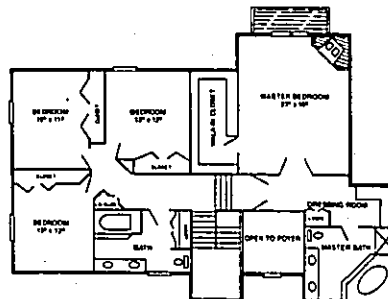

Mr. Build.
All the best people. All under one roof...

COY CONSTRUCTION, INC.
- West Bloomfield -

We specialize in all types of Home Modernization

CUSTOM WOOD DECKS
PORCHES - ADDITIONS
FINISHED BASEMENTS

661-1362

Free Design and Estimates

Licensed & Insured

A Magnificent Solid Oak Desk
Perfect For Home Or Office

Beautiful, Quality Desks are now available at Terrific Savings!

Special order many different styles with your choice of finishes

On Sale Now from **$549**

Walker/Busenberg
fine furniture

The Elite

White splitrock and horizontal cedar add to the contemporary look of the 3,800-square-foot Elite with its double front oak door leaded glass entry leading to a 2 1/2 story foyer with marble flooring. European cabinets are focal points in the kitchen that also has a large, cooktop island with snack bar, and walk-in pantry. The bright and airy breakfast nook has a built-in china cabinet. Stepped up, private master suite has a separate dressing area and a 17-foot walk-in closet, with electric clothing carousel, studio ceiling, fireplace, whirlpool and extensive window wall doorwall leading to a deck. The great room, with fireplace, has a 10-foot ceiling, transomed doorwall, leading to a deck. Priced at $325,000-$410,000. Interior design by Sherwood Studios.

Years Ahead with Function, Fashion...and FABULOUS SAVINGS

Hang an original work of art.

SPECIAL DISCOUNT FOR BUILDERS!

PINE TREE LIGHTING

• Quality lighting • Large selection in stock • New home discounts

1447 S. Lapeer
Lake Orion, Mich.
693-6248

7200 Dixie Highway
Clarkston, Mich.
625-6500

48515 Van Dyke
Ulca, Mich.
739-6910

WE WILL NOT BE UNDERSOLD!