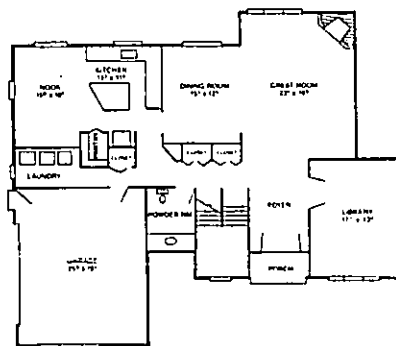

Mr. Build.
All the best people. All under one roof...

COY CONSTRUCTION, INC.
- West Bloomfield -

We specialize in all types of Home Modernization

CUSTOM WOOD DECKS
PORCHES - ADDITIONS
FINISHED BASEMENTS

661-1362

Free Design and Estimates

Licensed & Insured

A Magnificent Solid Oak Desk
Perfect For Home Or Office

Beautiful, Quality Desks are now available at Terrific Savings!

Special order many different styles with your choice of finishes

On Sale Now from **$549**

Walker/Busenberg
fine furniture

The Elite

White splitrock and horizontal cedar add to the contemporary look of the 3,800-square-foot Elite with its double front oak door leaded glass entry leading to a 2 1/2 story foyer with marble flooring. European cabinets are focal points in the kitchen that also has a large, cooktop island with snack bar, and walk-in pantry. The bright and airy breakfast nook has a built-in china cabinet. Stepped up, private master suite has a separate dressing area and a 17-foot walk-in closet, with electric clothing carousel, studio ceiling, fireplace, whirlpool and extensive window wall doorwall leading to a deck. The great room, with fireplace, has a 10-foot ceiling, transomed doorwall, leading to a deck. Priced at $325,000-$410,000. Interior design by Sherwood Studios.

Years Ahead with Function, Fashion...and FABULOUS SAVINGS

Hang an original work of art.

SPECIAL DISCOUNT FOR BUILDERS!

PINE TREE LIGHTING

• Quality lighting • Large selection in stock • New home discounts

1447 S. Lapeer
Lake Orion, Mich.
693-6248

7200 Dixie Highway
Clarkston, Mich.
625-6500

48515 Van Dyke
Ulca, Mich.
739-6910

WE WILL NOT BE UNDERSOLD!