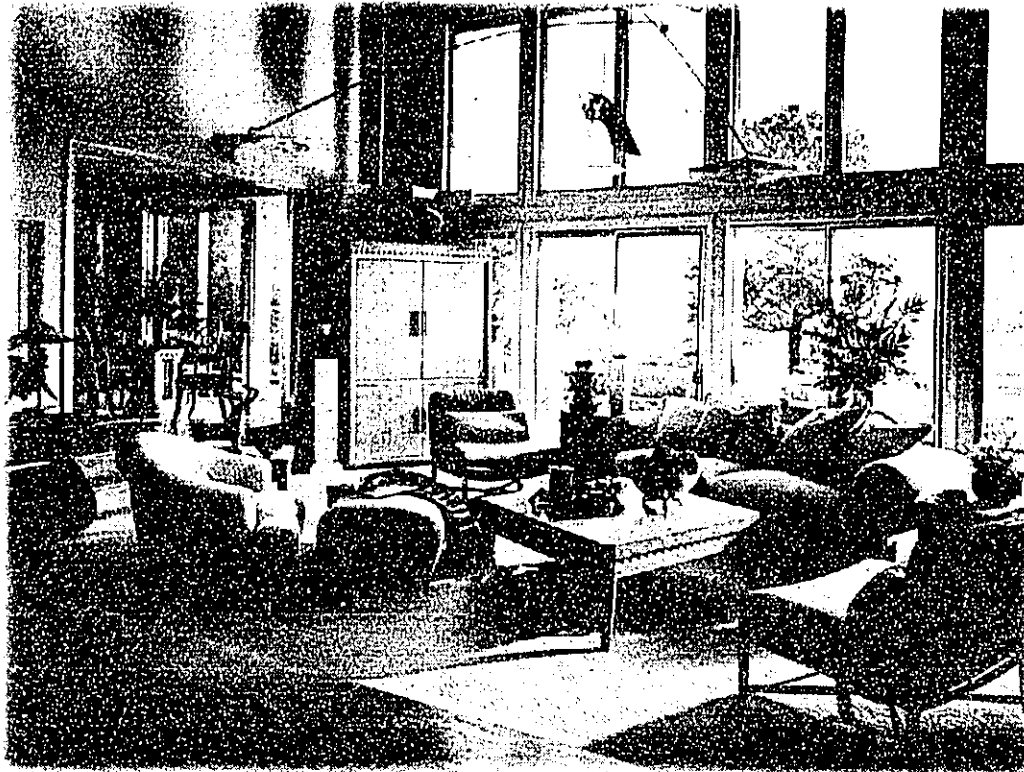

YOUR COMPLETE DESIGN SERVICE FOR HOME & OFFICE

(810) 585-3300

977 E. Fourteen Mile Road, Troy *Second Level*

Open Monday & Tuesday 10-9 • Wednesday 10-6 • Thursday & Friday 10-9 • Saturday 10-6 • Sunday noon-5:30
And By Appointment