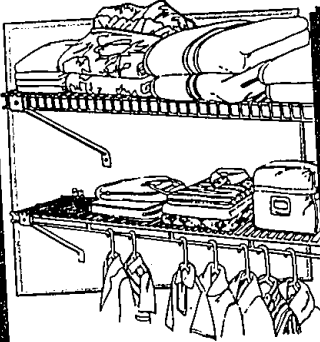

Wardrobe Shelf
Hardware sold separately. Sold by piece only. (126399)

$1.23 PER LIN. FT.

77¢
PER LIN. FT.

FREE How-to Clinic

How to organize your closets!
Let our experts show you how to take the clutter out of your life. It's easier than you think!

WHEN: Saturday 10 AM
WHERE: All stores

85¢
PER LIN. FT.

$7.30

17" Storage Drawer
Ventilation prevents moisture damage. (545533)
DOUBLE (545567) $8.45
TRIPLE (545584) $10.30

$16.36