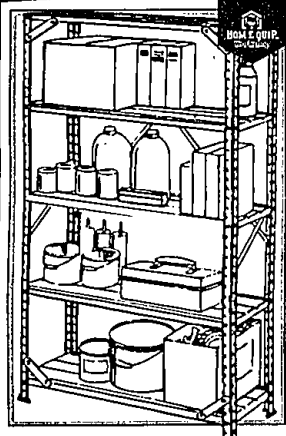

$21

$59

Bottleless 5-Shelf Storage Unit
Use as shelving or as a workbench. Easy assembly. Extra heavy load carrying capacity. MR185 (372552)

$69

Bottleless 5-Shelf Workbench
24" x 48" x 72" Industrial heavy gauge steel frame; five 1/2" particle board shelves. Easy assembly. MR245 (351430)