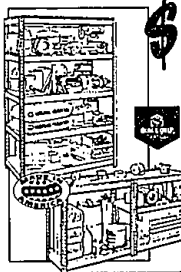

$69

Bottleless 5-Shelf Workbench
24" x 48" x 72" Industrial heavy gauge steel frame; five 1/2" particle board shelves. Easy assembly. MR245 (351430)