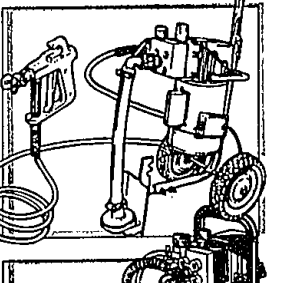

$338

505 High Performance Airless Sprayer
Includes sprayer, spray gun with in-line filter, reversible spray tip, 25' of 3/16" tip. Built-in 5-gallon pail stand. 0270011505 (771799)