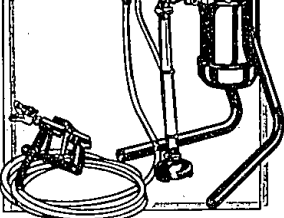

$367

Pro Gold 1/2 HP Stationary Sprayer
33 GPM. Latex and oil-based paints, stains & sealers. .015 reversible tip. 834CW15 (317149)