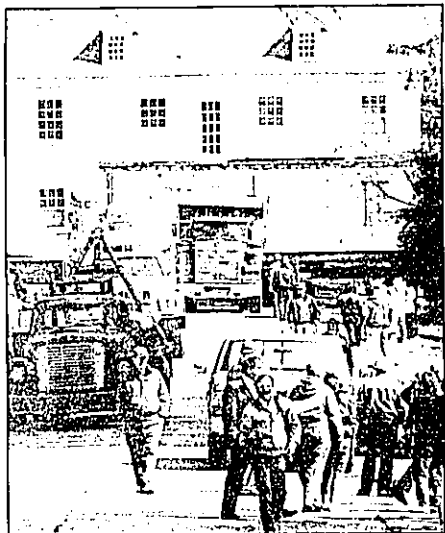

History on the move

Road to remember: *The historic Kirby White House was moved one mile in May of 1993 from its original location at the corner of Farmington and 11 Mile roads. The house was originally designed by renowned architect Marcus Burrows for White, an executive for the Ferry Morse Seed Company, and sat on a five-acre farm. It was moved by owners Wayne and Cynthia Elliot to the corner of Farmington and 10 Mile, where it was restored and preserved.*

CAROUSEL

DRIVE THROUGH OIL CHANGE

No Appointment Necessary
Hours: Mon.-Fri. 8:00-7:00
Saturday 8:00-5:00 • Sunday 10:00-4:00

Try Our Courteous Professional Service For A Change

Performance. Protection. Quality.™
R.V.s & Trucks Welcome!
11' 8" x 10' Wide Doors

$2.00 OFF
10 MINUTE OIL CHANGE

WE PAY TAX • MOST CARS
SERVICE INCLUDES:

Phone:
(248) 476-1313

FARMINGTON HILLS

"We don't give you time to miss your car!"

$5.00 OFF
RADIATOR POWER FLUSH & FILL

Bring in your used oil & filters and we will dispose of it FREE of charge

Please bring in during business hours only.