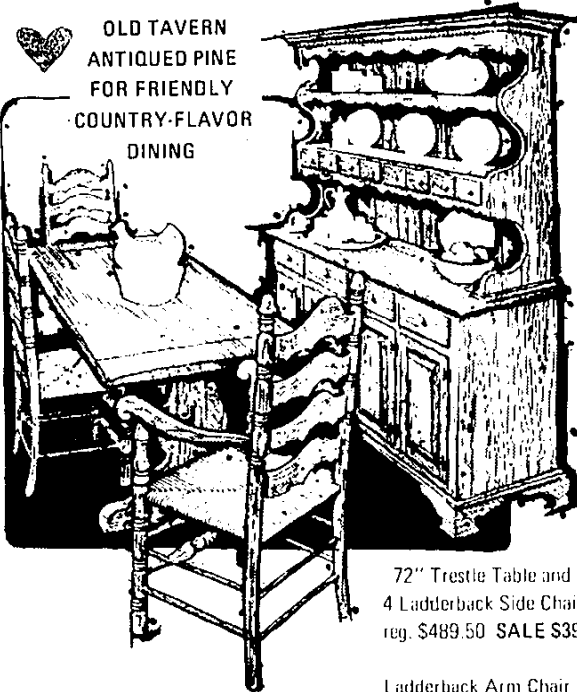

BANKAMERICARD • MASTER CHARGE • OR CONVENIENT CREDIT TERMS

OLD TAVERN  
ANTIQUED PINE  
FOR FRIENDLY  
COUNTRY-FLAVOR  
DINING

72" Trestle Table and  
4 Ladderback Side Chairs  
reg. \$489.50 SALE \$399.50