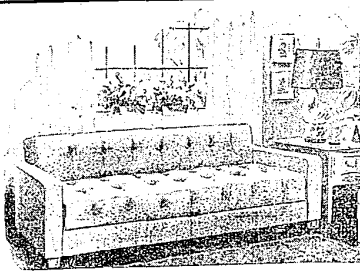

SOFA BED
$69.50
Opens into double bed; use as sofa during day. Not exactly as shown but similar. See it at KING FURNITURE CO. A little down delivers it at once.

OPEN EVERY EVENING UNTIL CHRISTMAS

- **$1.00 to $5.00**
  - Children's Building Blocks
  - Brass Crumb Tray and Brush
  - Wrought Iron Magazine Stand
  - Cigarette Lighter
  - Milk Glass Dishes
  - Black and Brass Trivets
- **$50.00 to $100.00**
  - Hollywood Beds — Complete
  - Sunburst Wall Clocks
  - Rocker and Swivel Chairs
  - Modern Desks
  - Telephone Benches
  - Colonial Lamps

- **$5.00 to $10.00**
  - Imported Cigarette Box
  - Imported Jewelry Box
  - Brass Plates
  - Pine Wall Racks
  - Imported Milk Glass Figurines and Vases
- **$100.00 to $200.00**
  - Stratolounger Chairs
  - Sofas and Chairs
  - Sectionals — Choice of Fabrics
  - Ladies' Desks, Cherry Colonial Desks
  - Sofa Beds

- **$10.00 to $50.00**
  - Hand-Decorated Apothecary Jars
  - Colonial and Modern Lamps
  - Solid Brass Sconces
  - Durham Bridge Sets
  - Imported Wall Plaques
  - Solid Maple Living Room Tables
- **$200.00 to $300.00**
  - 6 piece Bedroom Suites in beautiful blond mahogany, colonial in solid maple, modern limed oak with bookcase beds. Boxsprings and mattresses included.

- **$300.00 to $1,000.00**
  - 6 piece American Casual Oak Dining Room — SAVE $250!
  - 8 piece Italian Provincial Bedroom with boxsprings and mattress. SAVE $200!
- **PLYMOUTH STAMPS**
- 90 DAYS SAME AS CASH or Monthly Payments up to 24 Months

KING FURNITURE 595 FOREST in PLYMOUTH, MICH.