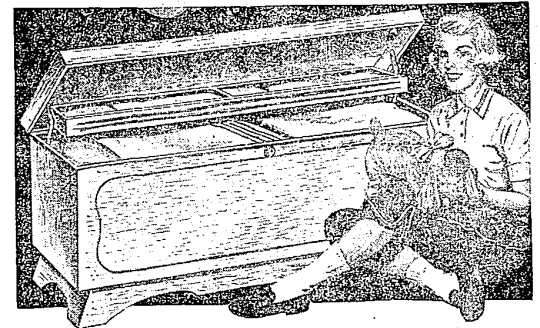

Lane Cedar Chest — **$39.95**

BOUDOIR CHAIR

Choice of Fabrics and Colors
$12.95 Without Arms