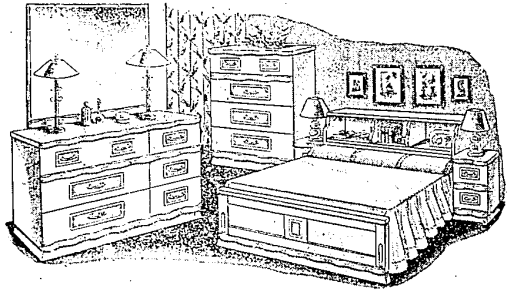

KING FURNITURE

Lasting Gifts For Your Home . . . Sofas! Sofas! Sofas!

Bookcase Bed and Master Chest included. Compare with suites selling for $199.50 anywhere! Blond plastic finish resistant to alcohol, nail polish, fruit acids and heat marking. Plenty of drawer space in double dresser and massive chest. Bookcase bed holds your lamp, radio and reading material. Massive crystal mirror.

$149.50

IDEAL CHRISTMAS GIFT

DURABLE DELUXE **DURHAM** Bridge Sets IN DECORATOR COLORS*