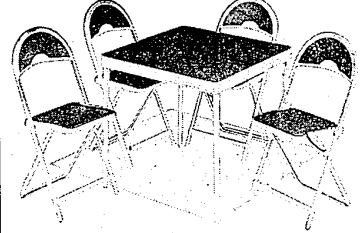

$17.95
Others up to $50.00