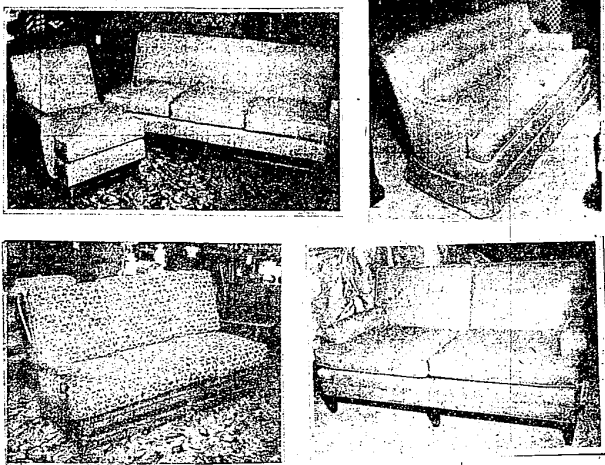

Just Arrived for Christmas. New Styles and Fabrics.

JUST ARRIVED FOR CHRISTMAS SHOPPING
PLATFORM ROCKERS