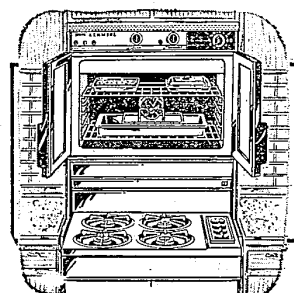

Sears Sewing Machine Department

30-In. Gas Classic

Was 299.95
SAVE $40

259⁸⁸

Sears Kenmore Range Department