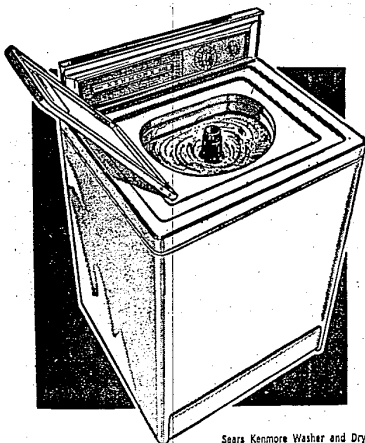

NOW OPEN NIGHTS UNTIL CHRISTMAS

PRE Holiday SALE

UP TO 12-LB. CAPACITY . . . MEANS FEWER LOADS,
SAVE WATER, DETERGENT . . . SAVE MONEY NOW!

Kenmore Automatic Washer

Sale Priced

$167

No Money Down—No Payment Till
Feb. 1, 1965 . . . Use Sears Ex-
tended Payment Plan.

- Automatic — just load it, set it and forget it
- 2 agitation-spin speeds for safer, better washing of all fabrics
- 3 washing cycles: Normal, Delicate and Wash 'n' Wear. (Wash 'n' Wear cycle provides gradual water cool-down to prevent spin-set wrinkling, ironing is easier.)