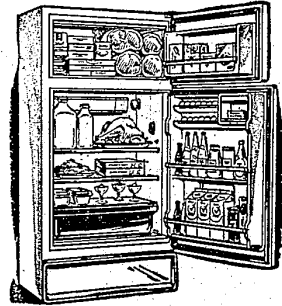

NOW OPEN NIGHTS UNTIL CHRISTMAS

PRE Holiday SALE

UP TO 12-LB. CAPACITY . . . MEANS FEWER LOADS,
SAVE WATER, DETERGENT . . . SAVE MONEY NOW!

Kenmore Automatic Washer

Sale Priced

$167

No Money Down—No Payment Till
Feb. 1, 1965 . . . Use Sears Ex-
tended Payment Plan.

- Automatic — just load it, set it and forget it
- 2 agitation-spin speeds for safer, better washing of all fabrics
- 3 washing cycles: Normal, Delicate and Wash 'n' Wear. (Wash 'n' Wear cycle provides gradual water cool-down to prevent spin-set wrinkling, ironing is easier.)

SALE! KENMORE Zig-Zag Console

CABINET AND CHAIR

$88

No Money Down
. . . Use Your Credit

- Famous Kenmore Zig-Zag
- 7-step foot control
- Beautiful walnut finish cabinet

Installed Dryers

ELECTRIC

$117

GAS MODEL

$137

Visi-Matic Washer

KENMORE
QUALITY

$107

30-In. Gas Classic

Was 299.95
SAVE $40

259⁸⁸

Sears Kenmore Range Department

30-In. Electric Range

Was 249.95
SAVE $50

199⁸⁸

WITH AUTOMATIC ICEMAKER

Frostless 14.2 Cu. Ft.

Was 329.95
SAVE $50

279⁸⁸

Frostless in both refrigerator and freezer section. Spacemaster shelves allow full use of every inch of space. White or copper-tone.

COMPARE PRICE, QUALITY, GUARANTEE

2-Door Refrigerator

Sears Low
Price

$176⁷⁷

Wonderful Selection of HI-FI and Stereo . . . Choice of 20 Long Play Record Albums

Sears Everyday Low Price 2.67

Monaural 1⁹⁹

3.57 Stereo Albums, 2.88

Sears-Record Department