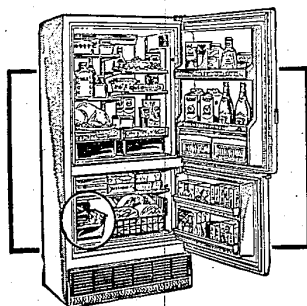

WITH AUTOMATIC ICEMAKER

Frostless 14.2 Cu. Ft.

Was 329.95
SAVE $50

279⁸⁸

Frostless in both refrigerator and freezer section. Spacemaster shelves allow full use of every inch of space. White or copper-tone.