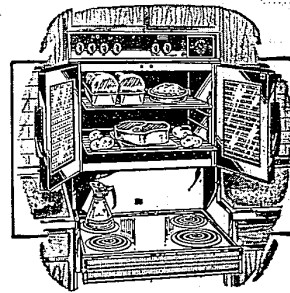

30-In. Electric Range

Was 249.95
SAVE $50

199⁸⁸