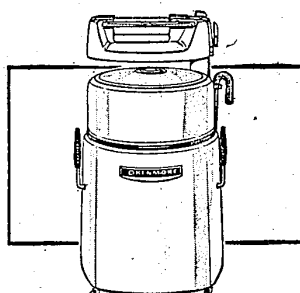

Sears Kenmore Washer and Dryer Department

Visi-Matic Washer

KENMORE
QUALITY

$107