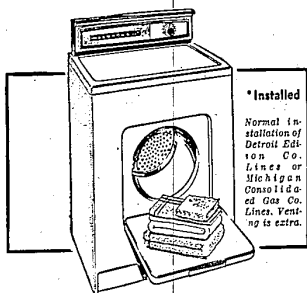

Sears Kenmore Washer and Dryer Department

Installed Dryers

ELECTRIC

$117

GAS MODEL

$137