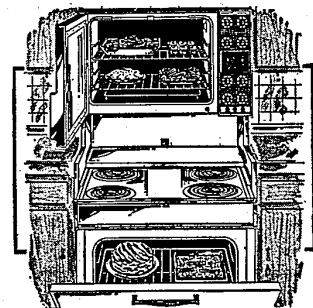

Double Oven 30" Range

Regularly 349.95 **$278**
with trade in

Sears Kenmore Range Department