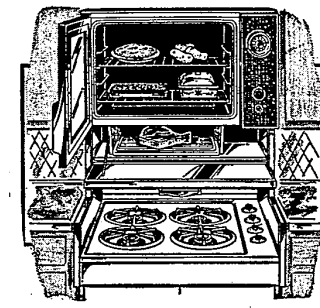

30-in. Gas Classic

Regularly 199.95 **$168**
Base Extra

Sears Kenmore Range Department