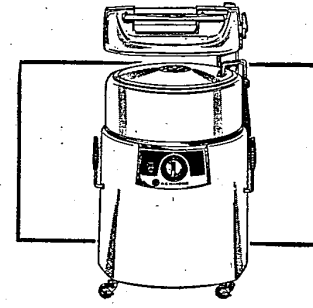

Wringer Washer Sale

Regularly 139.95 **$117**

Sears Kenmore Washer and Dryer Department

Sears Livonia Mall • 7 Mile at Middlebelt • 476-6000

STORE HOURS: MONDAY 9 TO 9 • TUESDAY, WEDNESDAY 9 TO 5:30 • THURSDAY, FRIDAY, SATURDAY 9 TO 9