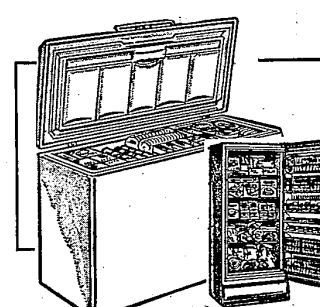

17 Cu. Ft. Freezers

Your Choice **$197**

Sears Coldspot Appliance Department