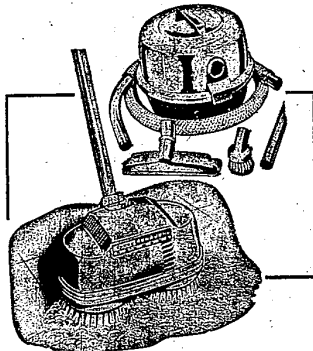

Polisher or Vacuum

Your Choice **$22**

Sears Polisher and Vacuum Department