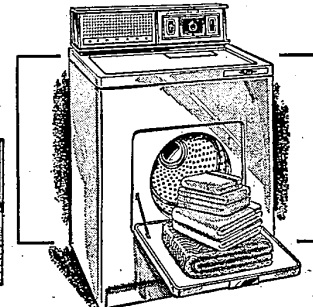

High-Speed Dryer Sale

159.95 Electric **$113** 199.95 Gas **$153**

Sears Kenmore Washer and Dryer Department