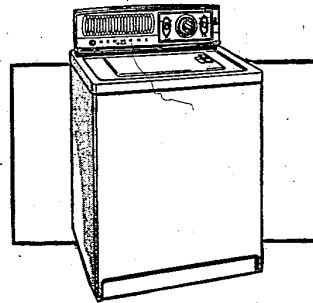

Automatic Washer Sale

Was 239.95 **$173**

Sears Kenmore Washer and Dryer Department