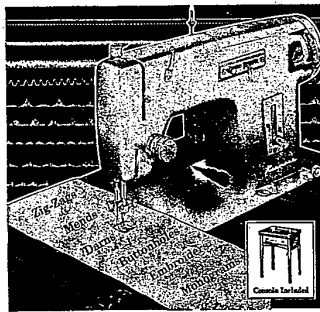

Zig-Zag Console Sale

Sewing Machine in Walnut Finish Cabinet PLUS Matching Chair **$88**

Sears Sewing Machine Department