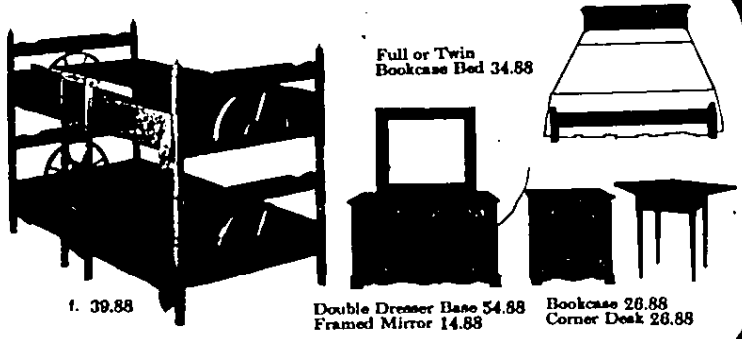

- 82-in. Sofa • Lounge Chair
- Patchwork Swivel Rocker
- Solid Maple Cocktail Table
- 2 Solid Maple Magazine End Tables

Regular \$489.70
\$399

Group also available with sofa-sleeper instead of sofa... \$409

Single Dresser Mirror of Premium Sheet Glass 12.88
 "Ribcord" Bedspread, Full or Twin 5.98, Bunk 5.79

Open Stock Sale!
 Your **\$39⁸⁸**
 Choice

- a. Single Dresser Base
- b. 4-Drawer Chest
- c. Student Desk
- d. Bachelor Chest
- e. Full or Twin Spindle Bed plus Night Stand
- f. Twin Bunk Bed