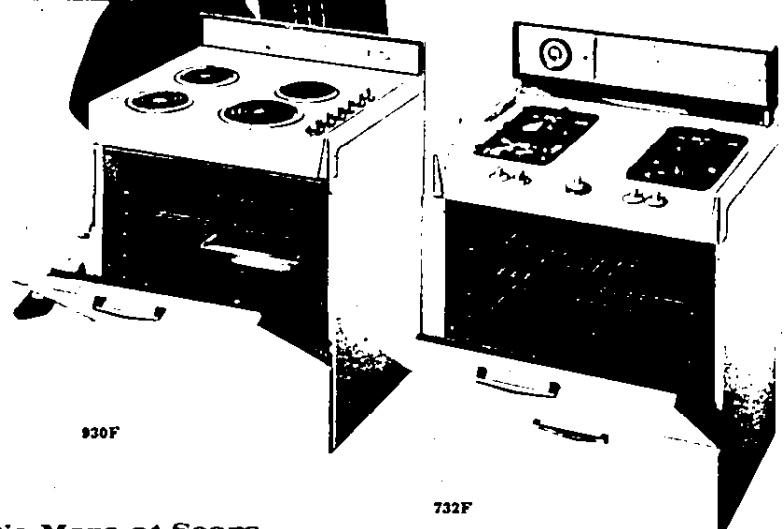

You Can Count on Us... Quality Costs No More at Sears