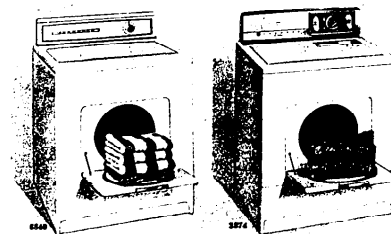

Sears Low Price!
Two Temperatures Plus a Removable Lint Screen
Electric **$88**