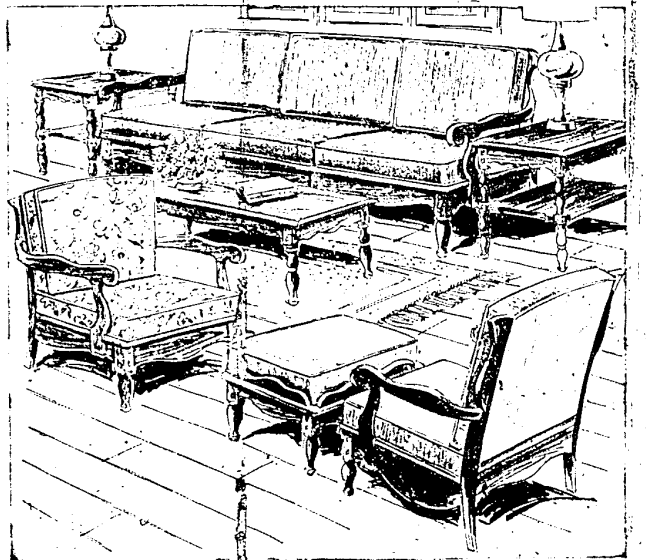

$80 off! Complete 5-pt. solid oak room group!

SOFT, CHOICE OF HI-BACK or LO-BACK CHAIR, 3 TABLES

Colonial styling helps you to be comfortable in a beautiful manner. Solid oak construction... zippered seat and back cushions are filled with soft Ward-Foam®.

$299

REG. 379.95

Choose hi-back chair or lo-back chair --- 69.88
Sofa 159.88 cocktail table 34.88 and table 34.88
Love seat ... 119.88

• NO MONEY DOWN

*Wards name for polyurethane foam

MODEL 972XL

NEW WESTINGHOUSE LUMINA LAMP CLOCK-RADIO*

Lamp

- Built-in High Intensity Lamp
- 40 Watt Miniature Bulb
- Chrome Plated Telescoping Swivel Arm Extends from 6 to 15 Inches
- Push-Button Turns Lamp On/Off—Works Independently of Radio and Clock

Clock

- Wakes You To Music And/Or Buzzer Alarm
- Illuminated Face Shows Time In The Dark
- "On/Off" Control For Radio
- On Single Switch With Radio Alarm

Radio

- Solid State AM Radio Plays Instantly • Set-For-Get Volume Control
- Front Mounted 5 x 3" Oval Speaker
- Precision Varner Tuning
- Measures 5 1/2" H, 9 1/4" W, 6 1/2" D—Including Clock
- Ivory and Charcoal with Bronze Grille

ONLY $39⁹⁵

No Money Down
Only 1.25 Weekly

Goodyear Service Store
REDFORD TWP.
13953 Telegraph
Corner of Schoolcraft
Phone 531-6460

Goodyear Service Store
29100 Plymouth Road
Corner of Middlebelt
Phone GA 7-7200