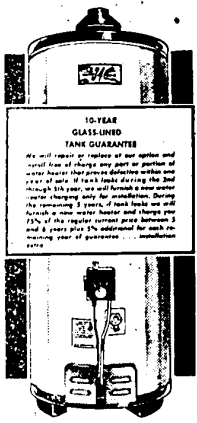

PROVIDES UP TO 28.6 GALLONS OF HOT WATER

Gas Water Heater

30-Gallon,
Reg. 49.88
42⁸⁸

- low take-with prices
- Up to 28.6 gallons of hot water per hour at 100° temperature rise
- Fiberglass insulation seals in the heat... keeps water hotter
- Automatic gas safety cut-off in case pilot flame goes out
- Glass-lined tank keeps your water clean because lining can't rust or corrode

Sale! 40-Gallon
Reg. 64.88 ... **54⁸⁸**

FLAME WITH-A-BRAIN Gas Water Heater

30-Gallon
Reg. 76.95
$67
Provides up to 44.5 gallons of hot water per hour at 100 degree temperature rise. Buy now, save!
86.95 40-Gallon ... Sale! $76
96.95 50-Gallon ... Sale! $86

Low Cost Installation Available