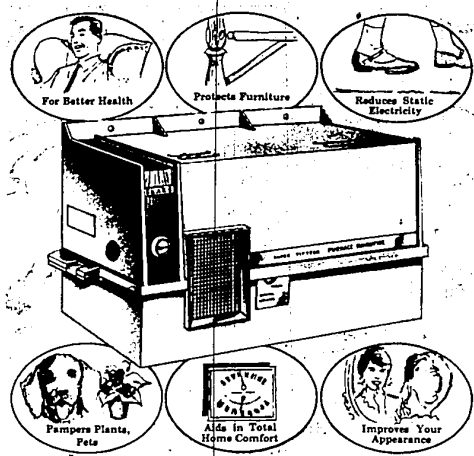

Furnace Power Humidifier

Powerful humidifier operates automatically with special humidity control. "Line-guard" feature fights against lime build-up in hard water areas. Fiberglass reinforced case.
Custom & Power Humidifier ... Only 39.95

Reg. 69.95
59⁹⁷
Up to 15 gallon daily output

Electronic Air Cleaner

Reg. 219.95
$197
Installation Available

Seam Plumbing and Heating Dept.

REPLACE YOUR GAS BOILER, FURNACE NOW DURING SEARS HEATING SALE

REPLACE NOW... THREE-SECTION Gas Fired Boiler