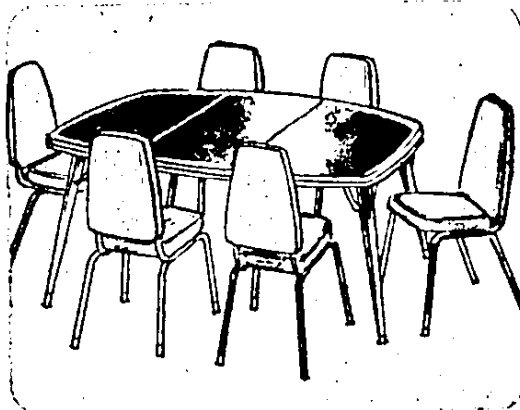

Save \$30! Seven-piece Dinette Set

**MARBLE-DESIGN  
OVAL TOP**

**89<sup>99</sup>**

Reg. 119.99

- Oval table & six comfortable chairs
- Table has removable center section

Convenient expanding top in green/black Italian marble design, with chromed legs. 6 chairs have padded vinyl seats, backs with welted seams.