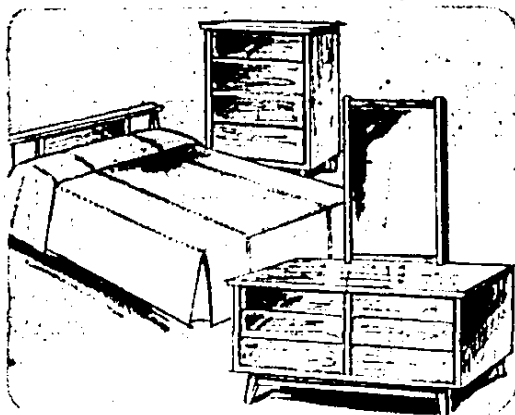

Save \$20! Duplex Bed

**69<sup>99</sup>**

Reg. 89.99

Hi-low Duplex double bed hides away in such a small space, opens with one hand! Sprung slats support comfy foam-filled mattress. Double lock holds bed securely in open position, yet may be undone with single control. Has casters.

Save \$50! Contemporary 3-piece Bedroom

**ALL IN RICH  
WALNUT FINISH**

**149<sup>99</sup>**

Reg. 199.99

- The simple elegance of modern lines
- Walnut finish complements any room

Complete suite includes double dresser with plate glass mirror; chest and panel bed! Quiet flush-front design with center-guide drawers.

Save \$20! Maple Bunk Bed

**69<sup>99</sup>**

Reg. 89.99

Complete with springs and mattresses! Set up as bunk bed or as two standard 39-in. twins! Hardwood frames with turned posts in Salem maple finish. You get two beds, 126-coil inner-spring mattresses, link springs and ladder.

Save \$20! Mattress or Box Spring

**OUR BEST! YOUR  
CHOICE**

**59<sup>99</sup>**

Ea.

Reg. 79.99  
Ea.

- Innerspring mattress has 1032 coils
  - Comfortable smooth quilt top
- Mattress has luxurious damask cover, quilted to latex foam—for greater sleeping comfort! It's lifeline-flanged to stay smooth. Choose matching box spring at same low price.