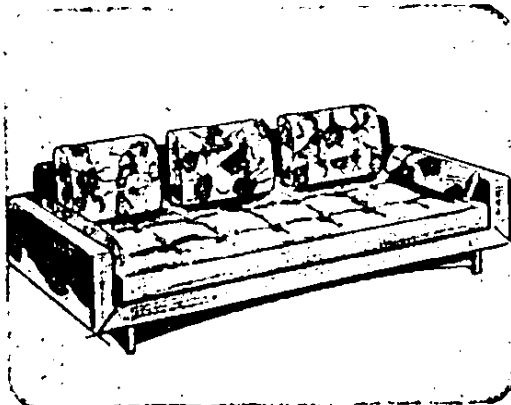

Save \$50! Modern Pillow-Back Sofa

**SCULPTURED  
WOOD BASE**

**199<sup>99</sup>**

Reg. 249.99

- Button-tufted loose pillow back
- Upholstery treated with Scotchgard®

Tops in comfort! Loose pillows and matching bolsters—as well as the tufted one-piece seat — are filled with Wardfoam®! In blue or gold.

Save \$20! Swivel Rocker

**49<sup>99</sup>**

Reg. 69.99

This Style House® rocker wedges beauty to comfort! Soft, cushiony Wardfoam® button-tufted back and reversible T-cushion in a textured tweed fabric! Padded arms, available in Marine or Gold.

Save \$30! Seven-piece Dinette Set

**MARBLE-DESIGN  
OVAL TOP**

**89<sup>99</sup>**

Reg. 119.99

- Oval table & six comfortable chairs
- Table has removable center section

Convenient expanding top in green/black Italian marble design, with chromed legs. 6 chairs have padded vinyl seats, backs with welted seams.