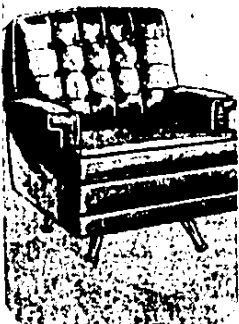

# After **INVENTORY** Sale!

Save \$15! Sturdy Crib

**29<sup>99</sup>**

Reg. 44.99

Baby care is that much easier with this crib! Double-drop sides with toe-touch control ends stooping. Has multi-level springs. Spring-time floral trim accents walnut-finish hardwood panels and wood frame.

Save \$50! Modern Pillow-Back Sofa

**SCULPTURED  
WOOD BASE**

**199<sup>99</sup>**

Reg. 249.99

- Button-tufted loose pillow back
- Upholstery treated with Scotchgard®

Tops in comfort! Loose pillows and matching bolsters—as well as the tufted one-piece seat — are filled with Wardfoam®! In blue or gold.

Save \$20! Swivel Rocker

**49<sup>99</sup>**

Reg. 69.99

This Style House® rocker wedges beauty to comfort! Soft, cushiony Wardfoam® button-tufted back and reversible T-cushion in a textured tweed fabric! Padded arms, available in Marine or Gold.

Save \$30! Seven-piece Dinette Set

**MARBLE-DESIGN  
OVAL TOP**

**89<sup>99</sup>**

Reg. 119.99

- Oval table & six comfortable chairs
- Table has removable center section

Convenient expanding top in green/black Italian marble design, with chromed legs. 6 chairs have padded vinyl seats, backs with welted seams.