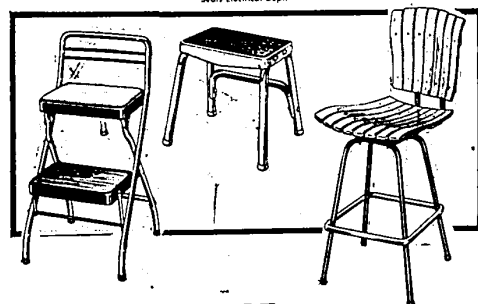

SALE

Step and Counter Stools

Sturdy Folding Step Stool

Reg. 9.99 **7⁹⁹** 22 1/2"

Sears Handy Step Stool

Reg. 2.49 **1⁶⁹**

Hardwood Slat Swivel Stool

Reg. 10.49 **7⁹⁹** 24"

Sears Housewares Dept.

Open Monday, Thursday, Friday, Saturday 9 to 9, Tuesday, Wednesday 9 to 5:30

Sears

SEARS, ROEBUCK AND CO.

- Grand River at Oakman, WE 3-3300
- Lincoln Park, Southfield at Dix, DU 3-7000
- Pontiac, 154 N. Saginaw, FE 5-4171
- Gratiot at Van Dyke, WA 5-0100
- Livonia Mall, 7 Mile at Middlebelt, 476-6000
- Wyandotte, Biddle-Maple, AV 4-9000
- Woodward, Highland Pk., TO 8-1300
- Macomb Mall, Gratiot at 1 1/2 Mile Rd., 293-8000
- Grosse Pte., 7 Mile-Mack, TU 4-6000
- Oakland Mall, 14 Mile Rd. at John R, 585-1000