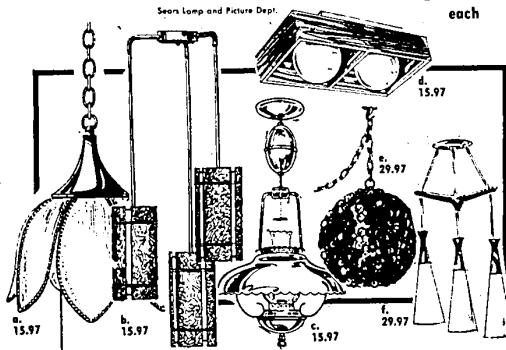

Sale of Fashion Lighting

Reg. 19.95 to 21.95

15⁹⁷

Your Choice

Reg. 34.95 and 39.95

29⁹⁷

Receptacles, Switches, Taps, Taps, Sockets ..... 27c ea.

Sears Electrical Dept.