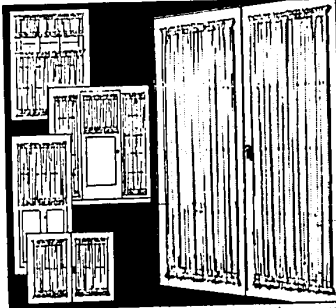

Flange "Challenger"

Sale! Problem Solver Curtains

21x36-in. Reg. 1.29	1.17	21x42-in. Reg. 1.39	1.57	21x48-in. Reg. 1.49	1.97
21x36-in. Reg. 1.29	1.37	21x36-in. Reg. 1.29	1.77	21x42-in. Reg. 1.79	2.17
21x42-in. Reg. 1.39	1.47	21x42-in. Reg. 1.39	1.87	21x48-in. Reg. 1.99	2.37

Reg. 1.39

97^c

1.98 Matching Valance, 54x11-in. .... Sale! 1.57

Sears Curtain Dept.