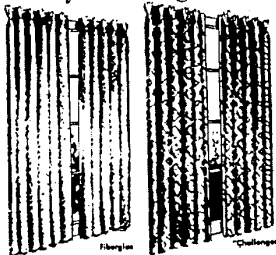

Ready-to-Hang Woven Draperies

Regular 4.99

3⁹⁹

48" Floor Length