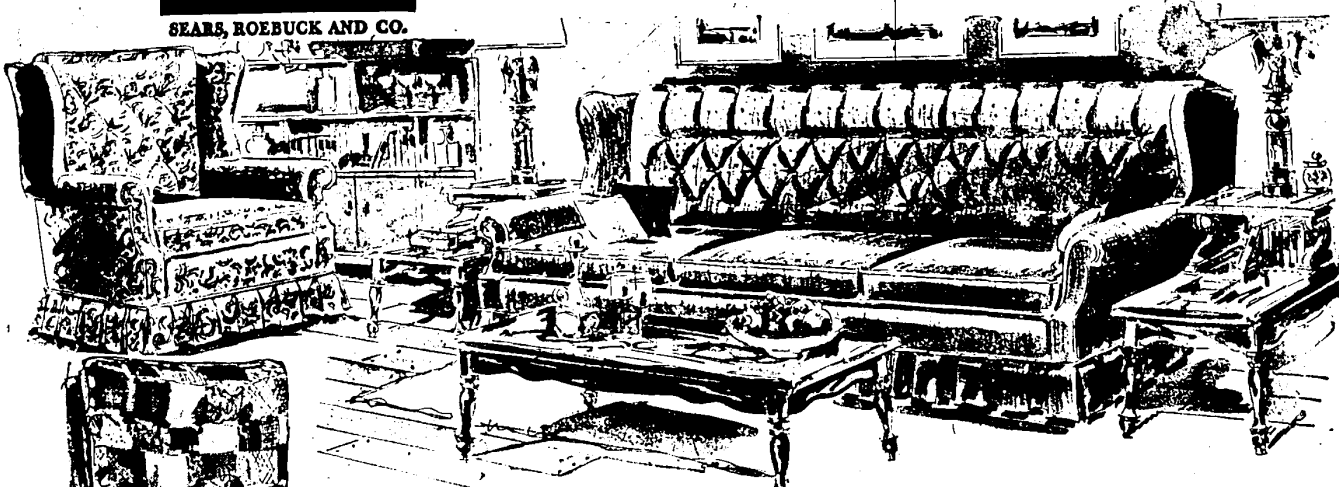

FEBRUARY HOME FASHIONS SALE

Sears

SEARS, ROEBUCK AND CO.

*It's Time to Brighten up Your Home
With a Living Room Set from Sears...
Choose from These Decorator Styles*

SAVE 91.70! Decorator Coordinated 6-Piece Colonial Living Room Suite

This fine Colonial grouping includes a 76" sofa and matching chair in plain or figured upholstery fabrics, swivel patchwork design rocker, 2 step end tables and a cocktail table of polished solid maple. Sofa & chair have reversible foam latex cushions.

Priced Separately: Reg. 219.95 76-inch Sofa 189.88
99.95 Chair ..... 89.88 79.95 Rocker 69.88
39.95 Cocktail or Step End Tables ..... each 32.88

Regular 519.70

$428

No Money Down On Sears Easy Payment Plan