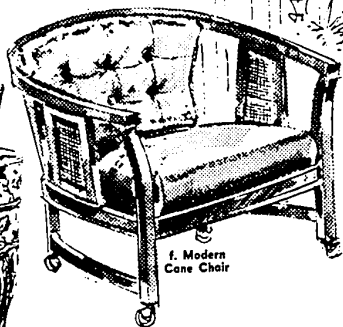

f. Modern Cane Chair

YOUR CHOICE 75.88 EACH

Just picture yourself sitting back, putting your feet up, and un-wi-n-d-i-n-g in a comfy Sears chair. Now . . . during our Home Fashions Sale, we offer you tremendous values on fine accent chairs, rockers and recliners in styles to complement any decor from Colonial to Contemporary. You'll find a host of smart decorator colors in a variety of fabrics and vinyls that will add that just right touch to any room in your home. Make your selection now and save.

NO MONEY DOWN
On Sears Easy Payment Plan

Sears Furniture Dept. (not at Green Point)