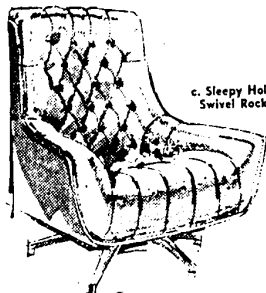

c. Sleepy Hollow Swivel Rocker