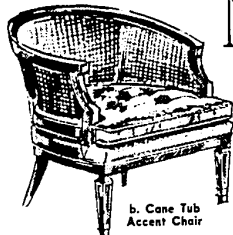

FEBRUARY HOME FASHIONS SALE

Sears

SEARS, ROEBUCK AND CO.

Brighten Up Your Living Room Decor
With Handsome Occasional Chairs
From Sears Fabulous Collection

CHAIR VALUES GALORE

New-Design Accent Chairs, Rockers 'n Recliners

YOUR CHOICE 75.88 EACH

Just picture yourself sitting back, putting your feet up, and un-wi-n-d-i-n-g in a comfy Sears chair. Now . . . during our Home Fashions Sale, we offer you tremendous values on fine accent chairs, rockers and recliners in styles to complement any decor from Colonial to Contemporary. You'll find a host of smart decorator colors in a variety of fabrics and vinyls that will add that just right touch to any room in your home. Make your selection now and save.

NO MONEY DOWN
On Sears Easy Payment Plan

Sears Furniture Dept. (not at Green Point)

Open Monday, Thursday,
Friday, Saturday 9 to 9,
Tuesday, Wednesday 9 to 5:30

Sears

SEARS, ROEBUCK AND CO.

- Grand River at Oakman, WE 3-3300
- Gratiot at Van Dyke, WA 5-0100
- Woodward, Highland Pk., TO 8-1300
- Lincoln Park, Southfield at Dix, DU 3-7000
- Livonia Mall, 7 Mile at Middlebelt, 476-6000
- Macomb Mall, Gratiot at 13½ Mile Rd., 293-8000
- Oakland Mall, 14 Mile Rd. at John R, 585-1000
- Pontiac, 151 N. Saginaw, FE 5-4171
- Wyandotte, Biddle-Maple, AV 4-9000
- Grosse Pte., 7 Mile-Mack, TU 4-6000