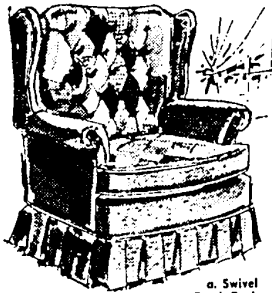

FEBRUARY HOME FASHIONS SALE

Sears

SEARS, ROEBUCK AND CO.

Brighten Up Your Living Room Decor
With Handsome Occasional Chairs
From Sears Fabulous Collection

CHAIR VALUES GALORE

New-Design Accent Chairs, Rockers 'n Recliners

a. Swivel Patch Rocker