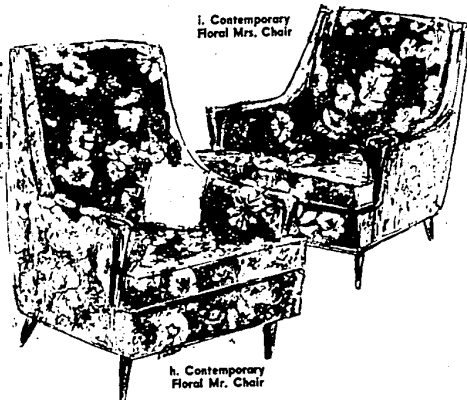

j. Contemporary Vinyl Recliner

i. Contemporary Floral Mrs. Chair

h. Contemporary Floral Mr. Chair