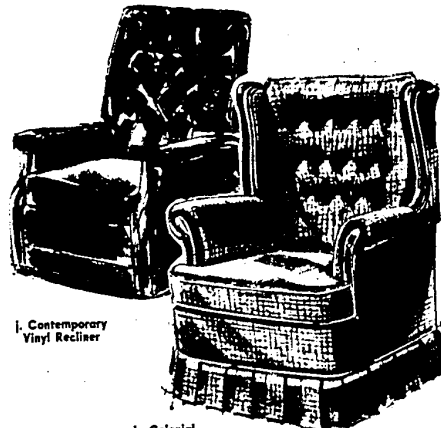

j. Contemporary Vinyl Recliner

k. Colonial Swivel Chair

Open Monday, Thursday,
Friday, Saturday 9 to 9,
Tuesday, Wednesday 9 to 5:30

Sears

SEARS, ROEBUCK AND CO.

- Grand River at Oakman, WE 3-3300
- Gratiot at Van Dyke, WA 5-0100
- Woodward, Highland Pk., TO 8-1300
- Lincoln Park, Southfield at Dix, DU 3-7000
- Livonia Mall, 7 Mile at Middlebelt, 476-6000
- Macomb Mall, Gratiot at 13½ Mile Rd., 293-8000
- Oakland Mall, 14 Mile Rd. at John R, 585-1000
- Pontiac, 151 N. Saginaw, FE 5-4171
- Wyandotte, Biddle-Maple, AV 4-9000
- Grosse Pte., 7 Mile-Mack, TU 4-6000