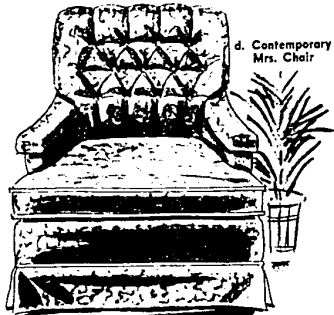

b. Cane Tub Accent Chair

c. Sleepy Hollow Swivel Rocker

d. Contemporary Mrs. Chair