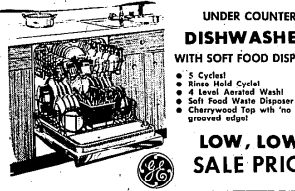

SIDE-BY-SIDE NO FROST REFRIGERATOR-FREEZER WITH AUTOMATIC ICE MAKER
● 18.1 Cu. Ft. Net Volume
● 225 Lb. Freezer
● Built-in on wheels
● Separate Temperature control
● Butter Conditioner
● Slide-out Meat Pan
● No Defrost Ever

PORTABLE NOW BUILD IT IN LATER! FRONT LOADING DISHWASHER
● Rinse Hold Cycle
● Rinse On Dispenser
● Power Shower

WITH AUTOMATIC ICE MAKER REFRIGERATOR-FREEZER NO FROST EVER
● 16.6 Cu. Ft. Net Volume
● Giant Zero Degree Freezer
● Butter Conditioner
● Adjustable Shelves
● 7-Day Meat Keeper

LOW, LOW SALE PRICE
STAINLESS STEEL SUPER QUIET DISPOSAL
● 2-Quart Capacity!
● GE Carbonyl Cutlery
● Snap-on Mounting!

MINI-BASKET, FILTER-FLO AUTOMATIC WASHER
WITH PERMANENT PRESS WASH 'N WEAR CYCLE

DOUBLE OVEN AMERICANA ELECTRIC RANGE
WITH SELF-CLEANING OVEN
● Meat Thermometer!
● Automatic Rotisserie!
● Automatic Senti-Temp Burner!
● Automatic Grill!
● Top Oven Panels remove for Self-Cleaning in Bottom Oven!