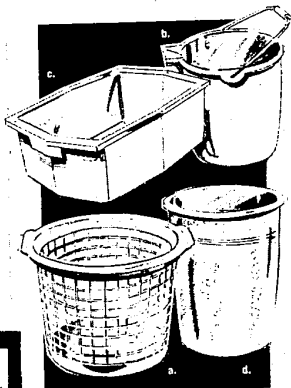

ARLANS 85th STORE

SPECIAL PURCHASES! SENSATIONAL SAVINGS!

20 Gallon Capacity TRASH CAN
1.18

PLASTIC HOUSEHOLD HELPERS

Your Choice **33c** Ea.

Premium STP OIL ADDITIVE

77c Everyday!

53c

SAVE 24c

Arlans Own Non-Detergent MOTOR OIL

24c Everyday!

19c

1 quart can

SAVE 5c