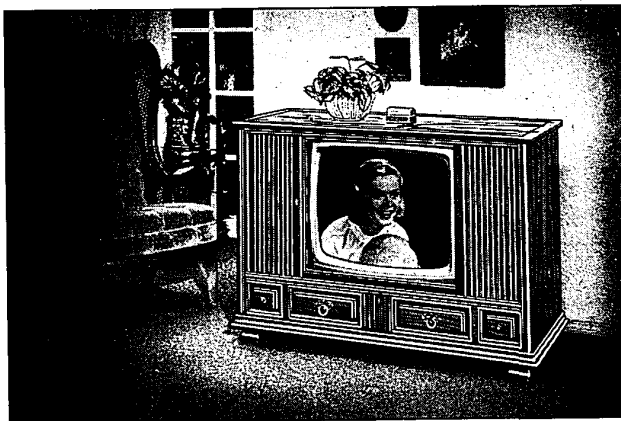

Magnavox ANNUAL SALE

FACTORY AUTHORIZED—NOW IN PROGRESS AT ALL MAGNAVOX DEALERS

SAVE UP TO $100

ANNOUNCING... revolutionary 82-channel INSTANT AUTOMATIC REMOTE CONTROL...

Today's most revolutionary COLOR TV...

SAVE $50

NOW ONLY $675

SAVE $50

NOW ONLY $675

A Magnavox INSTANTLY fine-tunes itself AUTOMATICALLY...always brings you PERFECT PICTURES—that stay precise!

This most important advance in Color TV—Instant Automatic Color—was first perfected and introduced by Magnavox in 1964! You enjoy a perfectly-tuned picture that automatically stays precise on every channel—every time! No other Color TV today offers you so many significant advantages: Chromatone which gives you richer, far more vivid color; warmer black and white. Quick-On pictures flash-on four times faster; eliminates the annoying waiting period during "warm-up" in ordinary makes.

And, with world-famous Magnavox high fidelity sound—you'll experience unequalled program realism. Magnavox also sets a new standard of performance with the exclusive Bonded Circuitry Chassis—you'll have the lasting satisfaction that comes only from owning the finest, most reliable Color TV made. Why not come in and prove it to yourself? You may choose from many magnificent furniture styles and beautiful finishes—all Annual Sale priced during this exciting once-a-year event.

SAVE $55

NOW ONLY $595

Magnavox factory-direct prices SAVE you "added dollars"

... because Magnavox is sold directly to only a few fine stores, saving you "middleman" costs. And remember, every Magnavox dealer is dedicated to serving you better!

SAVE $60 NOW ONLY $565 Select from five beautiful furniture styles—all Annual Sale priced during this factory-authorized event. Available in Italian Provincial (model 746 shown), Mediterranean, Early American, Contemporary and French Provincial, these magnificent values offer 295 sq. in. rectangular screen, and all the advanced Automatic Color features above.	BUY NOW AND SAVE NOW ONLY $479⁵⁰ Swivel Console—model 531 keeps you "front-row-center" from any angle! Has 295 sq. in. rectangular screen, Chromatone, Quick-On pictures, plus Automatic Color Purifier that lets you move your Magnavox anywhere in your home without risk of picture impurity. See it now!	BUY NOW AND SAVE NOW ONLY $379⁹⁰ Big Picture Console...table model priced. You'll thrill to life-like 267 sq. in. pictures that are more than half-again as big as today's average table model. Also has Chromatone, Quick-On pictures, and Automatic Color Purifier. Colonial model 506; also in Contemporary—Annual Sale priced.	SAVE $30 NOW ONLY $349⁵⁰ Proof that fine, dependable Color TV needn't be expensive! Versatile model 492 has 176 sq. in. rectangular screen, Chromatone, Automatic Color Purifier plus telescoping dipole antenna. Enjoy it on convenient mobile cart, on shelves and tables, or as a beautiful console on optionally available swivel base—for viewing pleasure from every angle.

Visit any of the fine Magnavox Dealers below...SAVE on the widest variety of Magnificent ANNUAL SALE Values

Easy Credit Terms...

NO MONEY DOWN!

Take Years To Pay!