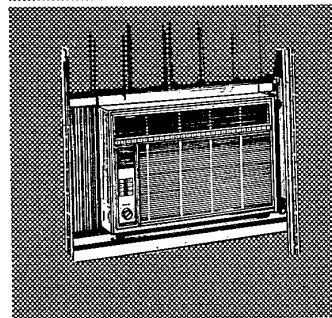

Air conditioner with finger-touch controls

139⁹⁰

6.25 per month