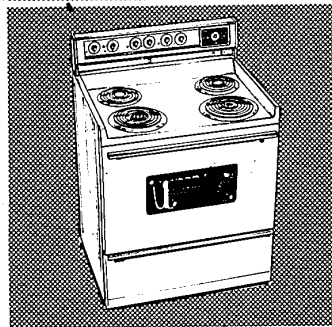

Electric 30" range is really easy to clean

189⁹⁰

$7 per month