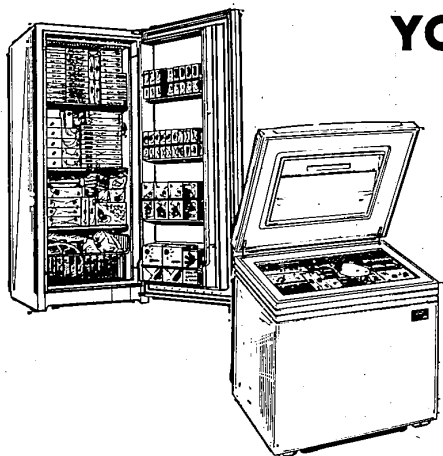

YOUR CHOICE! Giant freezer only 169⁹⁰

- Precision-made compressor is QUIET and EFFICIENT
- "Million-Magnet" door and lid seal in cold... stay shut
- Power cord lock secures cord in outlet for safety
- Porcelain enamel interior is smooth and easy to clean

Your choice of an upright or chest type freezer at one low, low price

UPRIGHT FREEZER

- •Total capacity, 10 cu. ft.
- •Holds 350 pounds of food

CHEST FREEZER

- •Total capacity—10.2 cu. ft.
- •Holds 357 pounds of food

Styled to line up with your kitchen cabinets in height and depth so it can be installed almost anywhere. Flat top provides extra work space. Maintains constant, safe, zero-zone temperatures. Save!

NO MONEY DOWN • UP TO 3 YRS. TO PAY
90 DAYS SAME AS CASH