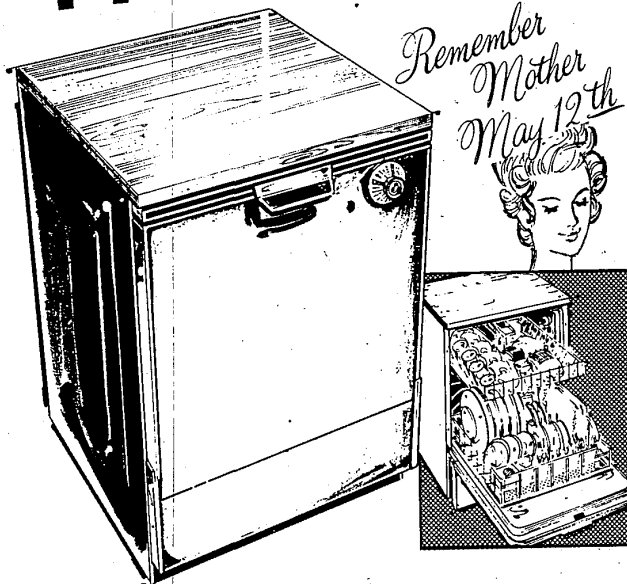

Deluxe dishwasher with new "Super-Wash" for thorough washing and total rinsing

204⁹⁰

7.75 per month

This is the ideal gift for Mother! Relieves her of hours of tedious work each week. Two revolving arms send a high-speed spray over every bit of every dish, every glass, cup, saucer, pan, fork or serving piece. Everything comes out with a jewel-like sparkle, spotlessly clean and free of film or water droplets. Full-time filter constantly purifies the water then cleans itself! No need to scrape or pre-rinse dishes... it's so easy! Loads from front. Edge-grain maple work top, too!

NO MONEY DOWN—UP TO 3 YRS. TO PAY