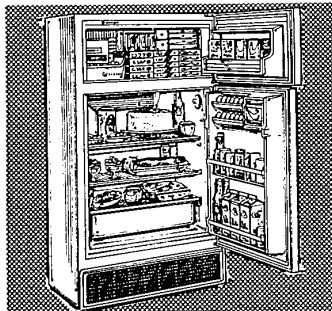

Refrigerator-freezer has 12.3 cu. ft. space

199⁹⁰

7.50 per month