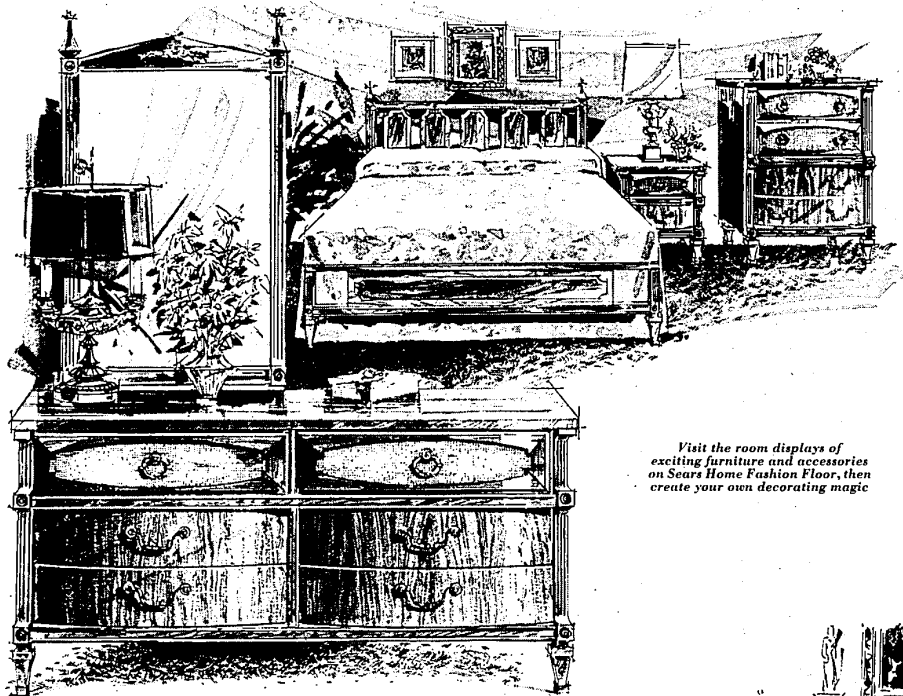

Sears

MAX FURNITURE SALE

Save $51 to $76 on Bedroom Furniture

SAVE 51.95 Deluxe 3-Piece Italian Provincial

Regular 279.95
$228

SAVE 51.95 3-Pc. Country French

RECAPTURES THE BEAUTY OF FINE CHATEAU FURNITURE

Regular 399.95
$348