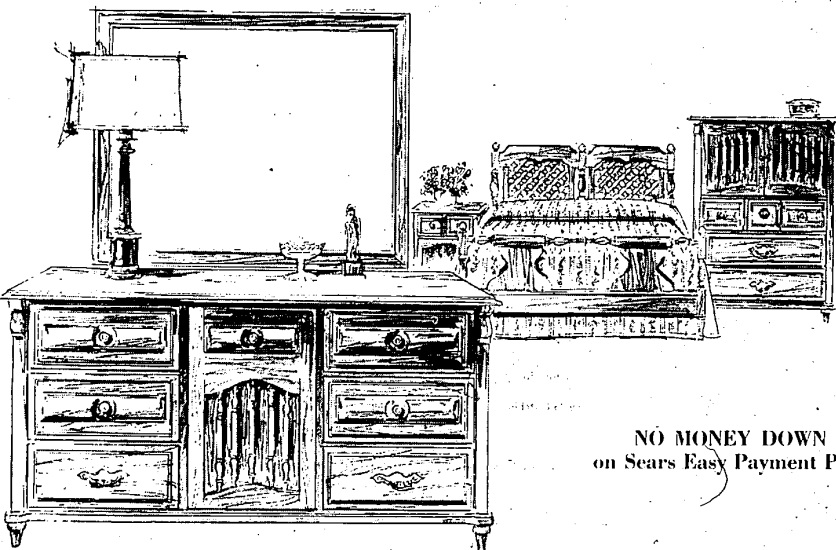

NO MONEY DOWN
on Sears Easy Payment Plan

Open Monday, Thursday,
Friday, Saturday 9 to 9,
Tuesday, Wednesday 9 to 5:30

- Grand River at Oakman, WE 3-3300
- Lincoln Park, Southfield at Dix, DU 3-7000
- Pontiac, 151 N. Saginaw, FE 5-1171
- Gratiot at Van Dyke, WA 5-0100
- Livonia Mall, 7 Mile at Middlebelt, 176-6000
- Wyandotte, Biddle-Maple, AV 1-9000
- Woodward, Highland Pk., TO 8-1300
- Macomb Mall, Gratiot at 13 1/2 Mile Rd., 293-8000
- Grosse Pointe, 7 Mile-Maple, TL 1-6000
- Oakland Mall, 11 Mile Rd. at John R, 585-1000

SEARS, ROEBUCK AND CO.