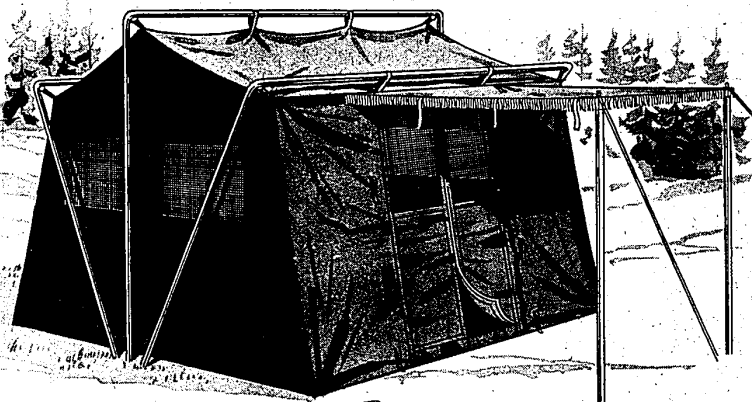

Sears

SEARS, ROEBUCK AND CO.

Your Dollars Go Further at Sears CAMPING and BOATING

SALE

SAVE $30 Sears 10x12-ft. Highwall Tent

Regular $159
129⁸⁸

SAVE $49 Reg. $129 Continental Style 9x16-ft. Tent

79⁸⁸