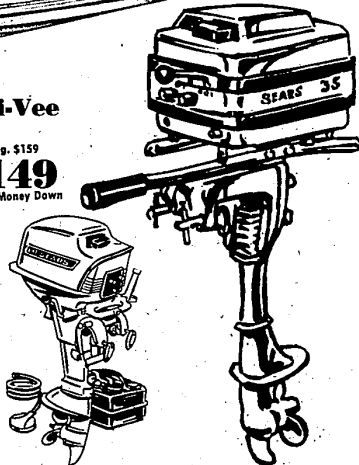

7x7 Scout Size Umbrella Tent
Reg. 29.99
24⁸⁸

Sears 9x11 Umbrella Tent
Reg. 59
64⁸⁸

Durable Aluminum Cot
Reg. 6.99
6⁹⁷

NO MONEY DOWN on Sears Convenient Payment Plan

- Grand River at Oakman, WE 3-3300
- Lincoln Park, Southfield at Dix, DU 3-7000
- Cuyahoga at Van Dyke, WA 5-0100
- Livonia Mall, 7 Mile at Middlebelt, 476-6000
- Woodward, Highland Pk., TO 6-1300
- Macomb Mall, Cuyahoga at 13 1/2 Mile Rd., 293-8000
- Oakland Mall, 14 Mile Rd. at John R., 585-1000
- Pontiac, 154 N. Saginaw, FE 5-4171
- Wyndotte, Biddle-Maple, AV 4-9000
- Grosse Pointe, 7 Mile-Mack, TU 4-6000