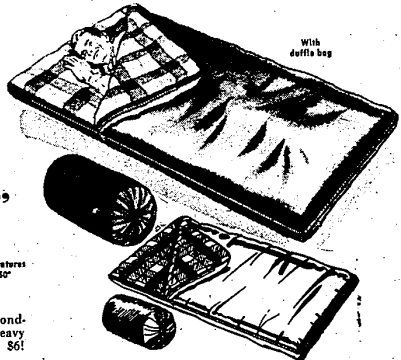

Sears "Warm Night" Sleeping Bag

Reg. 19.99
13⁹⁷ For temperatures above 50°

SAVE $10

Sears Painted 12-ft. Jon Boat

Reg. $109
$99

12-ft. Aluminum Jon Boat

$79 No Money Down