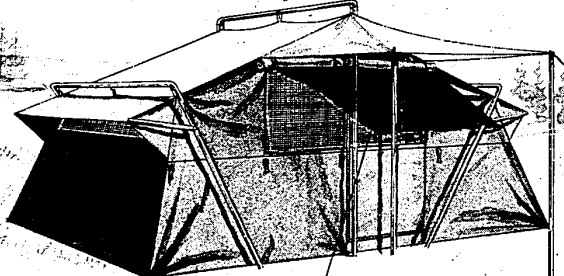

Sears

SEARS, ROEBUCK AND CO.

Your Dollars Go Further at Sears CAMPING and BOATING

SALE

SAVE $30 Sears 10x12-ft. Highwall Tent

Regular $159
129⁸⁸

SAVE $49 Reg. $129 Continental Style 9x16-ft. Tent

79⁸⁸