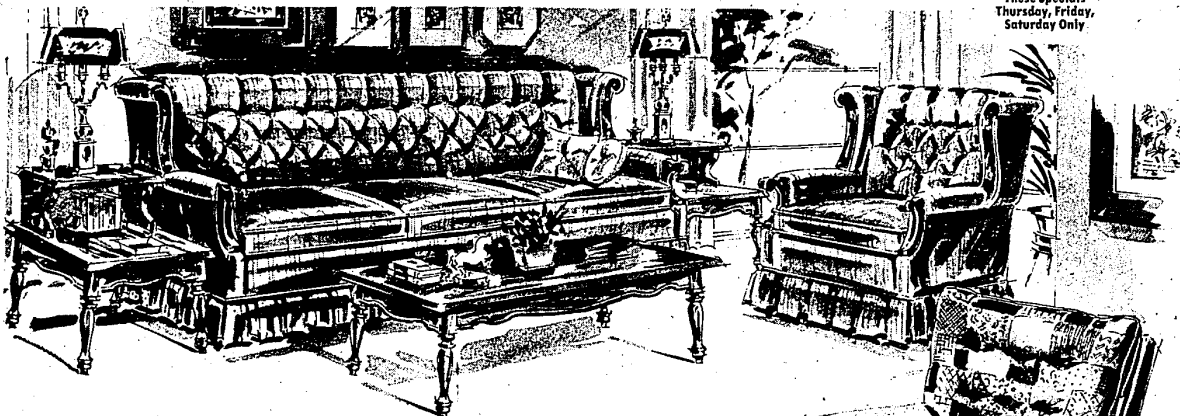

Appeals For Help

AN OPEN LETTER TO RESIDENTS OF FARMINGTON:

BOARD OF DIRECTORS
DAVID N. MILLS
F. J. ORLIANS
FRED E. HARRISON
RICHARD L. JUSTICE
NORMA H. PETERS
KATHLEEN E. FARMER
NELDA B. CZUBIAK
ANNE MOSEMAN
WENDELL BROWN

Campus Issues Concern Carley

Male Hand Grooming Needs Tools

Sears

SEARS, ROEBUCK AND CO.

MAX FURNITURE SALE

SAVE 101.70
6-piece Maple Colonial Grouping

Regular 559.70

$458

Priced Separately:
39.95 Cocktail, Magazine or End Tables ..... each 34.88
239.95 Sofa ..... 219.88 119.95 Matching Chair 99.88
79.95 Patchwork Swivel Rocker 69.88