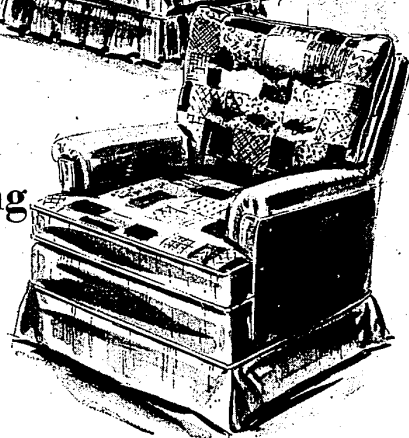

Appeals For Help

AN OPEN LETTER TO RESIDENTS OF FARMINGTON:

BOARD OF DIRECTORS
DAVID N. MILLS
F. J. ORLIANS
FRED E. HARRISON
RICHARD L. JUSTICE
NORMA H. PETERS
KATHLEEN E. FARMER
NELDA B. CZUBIAK
ANNE MOSEMAN
WENDELL BROWN

Campus Issues Concern Carley

Male Hand Grooming Needs Tools

Sears

SEARS, ROEBUCK AND CO.

MAX FURNITURE SALE

SAVE 101.70
6-piece Maple Colonial Grouping

Regular 559.70

$458

Priced Separately:
39.95 Cocktail, Magazine or End Tables ..... each 34.88
239.95 Sofa ..... 219.88 119.95 Matching Chair 99.88
79.95 Patchwork Swivel Rocker 69.88

SAVE 81.70
Contemporary 6-piece Suite

WITH SCOTCHGARD® TREATED FABRICS

Regular 509.70

$428

SAVE 81.70

California Modern 5-piece Suite

WITH DRAMATIC LINES, RICH TEXTURE

Regular 619.70
$538

Priced Separately:
299.95 Sofa 279.88
109.95 Matching Chair 99.88
69.95 Commode, Cocktail or End Table ..... each 59.88

Sears Furniture Dept. (not at Grosse Pointe)

NO MONEY DOWN on Sears Easy Payment Plan

Open Monday, Thursday,
Friday, Saturday 9 to 9.
Tuesday, Wednesday 9 to 5:30

Sears
SEARS, ROEBUCK AND CO.

- Grand River at Oakman, WE 3-3300
- Lincoln Park, Southfield at Dix, DU 3-7000
- Pontiac, 151st N. Saginaw, FE 5-4171
- Grant at Van Dyke, WA 5-0100
- Livonia Mall, 7 Mile at Middlebelt, 176-6000
- Wyandotte, Biddle-Maple, AV 4-9000
- Woodward, Highland Pk., TO 8-1300
- Macomb Mall, Grant at 13 1/2 Mile Rd., 293-8000
- Grosse Pte., 7 Mile-Mack, TU 1-6000
- Oakland Mall, 11 Mile Rd. at John R, 585-1000