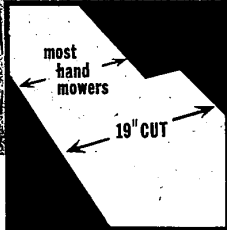

WIDER 19-INCH CUT