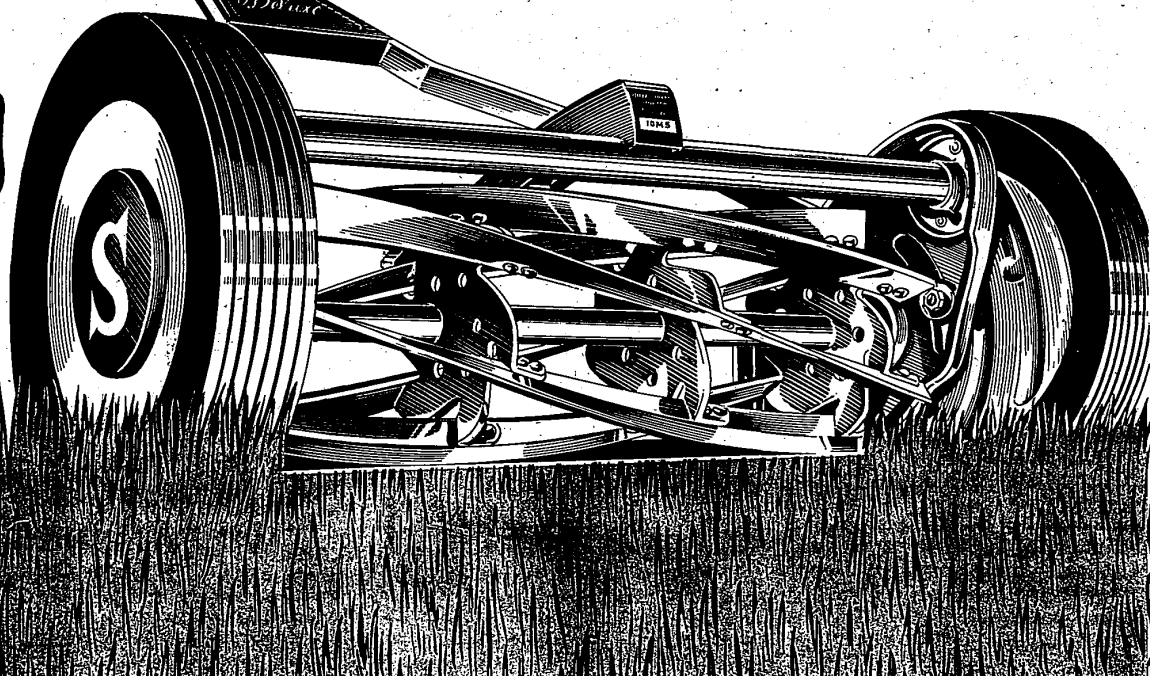

PUSHES SO EASILY

WIDER 19-INCH CUT

IT'S WHISPER QUIET

DIAL CUTTING HEIGHT

SO S-M-O-O-T-H

Here are More Reasons Why the Scotts 10M Deluxe is Such a Good Buy

THIS IS FRANK'S ABSOLUTE AND UNCONDITIONAL GUARANTEE TO YOU

A few more reasons why the Scotts Deluxe is the finest mower you can buy: 6 reel blades instead of 5 . . . each blade double riveted to the spider . . . large, easy rolling wheels with wide ribbed tires . . . rubber covered roller . . . scissors action cutting because blades are set at critical cutting angle. Now you know why many people prefer the Scotts Deluxe to a power mower!

FRANK'S HAS A COMPLETE LINE OF SCOTTS PRODUCTS. EACH IS GUARANTEED TO GIVE YOU COMPLETE SATISFACTION OR MONEY BACK.

Charge It at Frank's

$54.95

NO MONEY DOWN

OPEN 7 DAYS
9 to 9

FRANK'S NURSERY SALES

FREE PARKING
CHARGE IT

CITY OF WESTLAND—34420 Ford Rd., E. of Wayne Rd.

OPEN AN ACCOUNT AND CHARGE ALL SCOTTS PRODUCTS AT FRANK'S