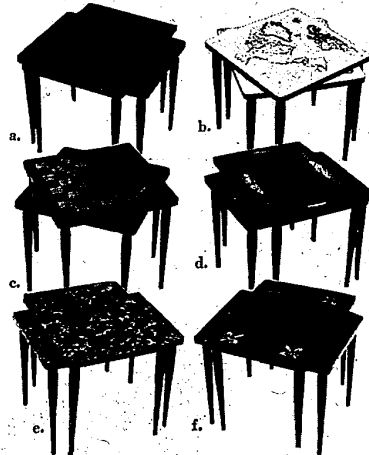

Closeout
2-pc. Sets of
Stack Tables

Were
15.98

10.97