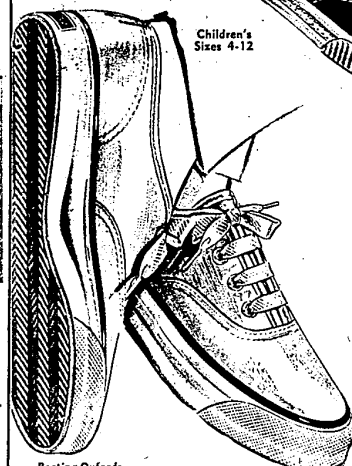

Boating Oxfords