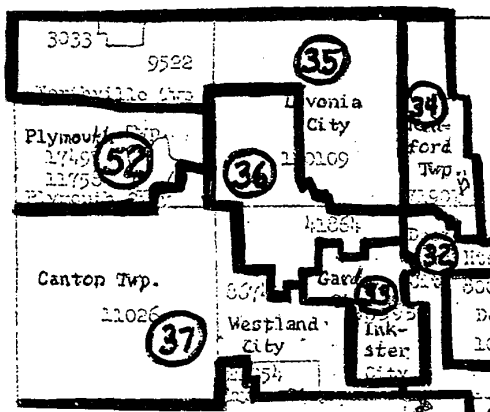

Wayne State House Districts