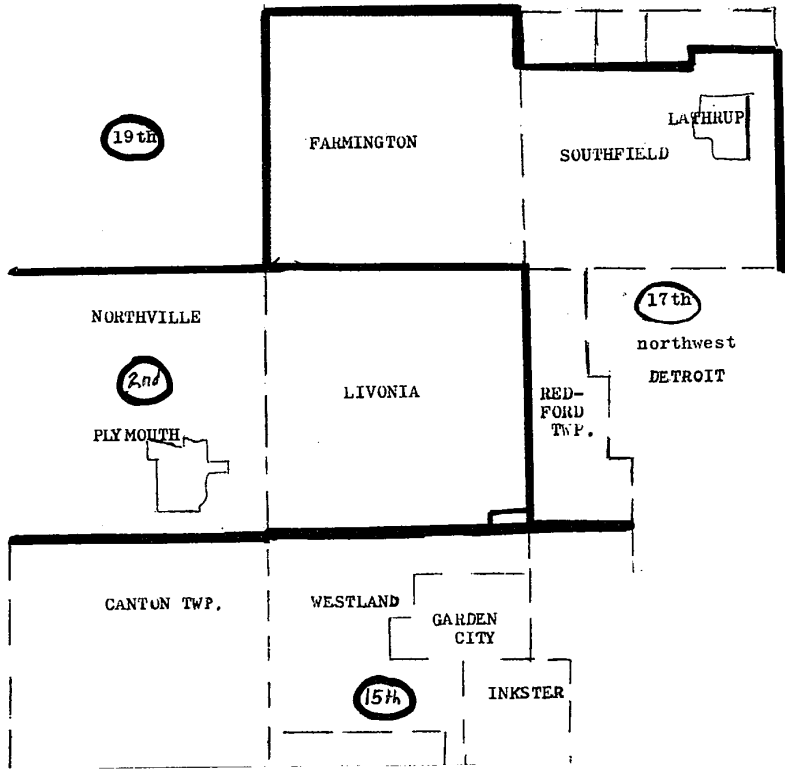

Here Are Our New Political Districts

CONGRESSIONAL DISTRICTS—Observerland has parts of 3.