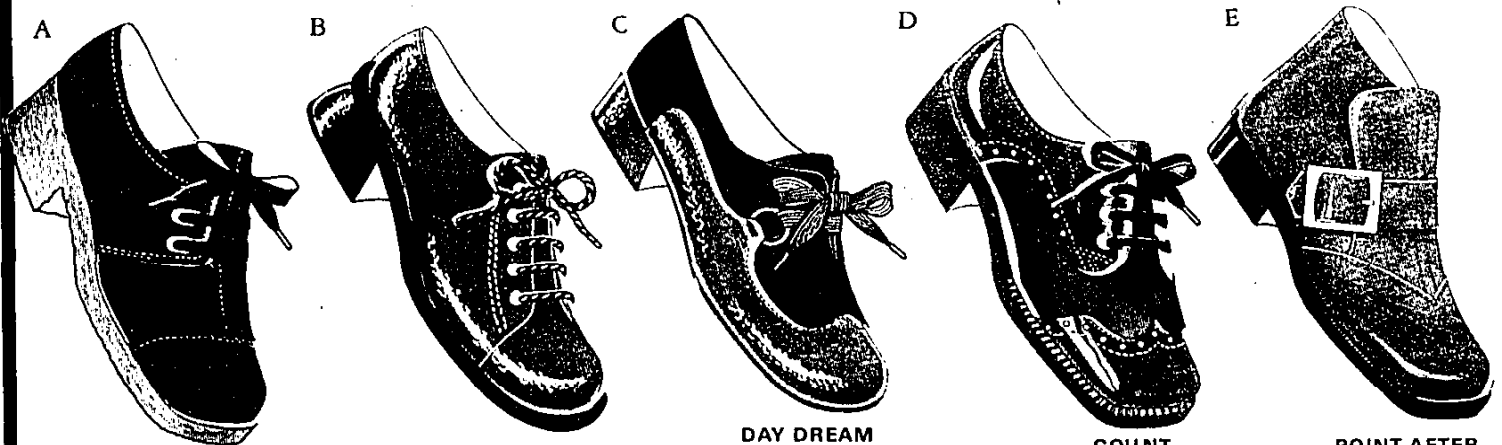

**Bel's SHOES** adds another line of famous quality shoes...  
just in time for school.

**TNT**  
Blue/Grey Combination  
Sizes: 12 1/4 to 3 8/4 to 12  
Rust Multi Suede  
8 1/2-12, 12 1/2-4, 4 1/2-9

**BABY DOLL**  
Brown, Black, Navy Crinkle  
12 1/2 to 4, 4 1/2 to 9

**DAY DREAM**  
Blue Pigskin/Blue Crinkle  
Black Pigskin/Black Crinkle  
8 1/2 to 12, 12 1/2 to 4, 4 1/2 to 10

**COUNT**  
Brown Suede/Brown Crinkle  
8 1/2-12, 12 to 4, 4 1/2 to 8  
Gray Suede/Blk. Crinkle  
8 1/2-12, 12 1/2-3  
Navy Suede/Navy Crinkle  
4-8

**POINT AFTER**  
Dark Brown  
12 1/2 to 4, 4 1/2 to 8

**Bel's SHOES**

**5 STORES TO SERVE YOU**

**PLYMOUTH**  
322 S MAIN  
HOURS DAILY 9-6  
THURS. & FRI. TIL 9

**NORTHVILLE**  
131 E MAIN  
DAILY 9-6  
THURS. & FRI. TIL 9