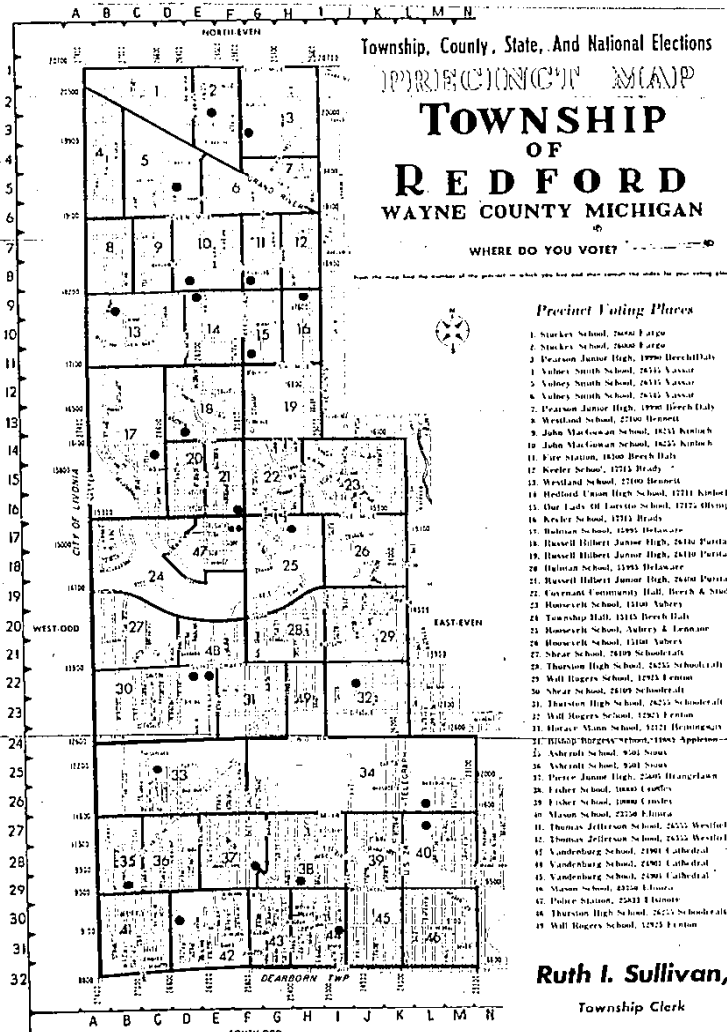

Ruth I. Sullivan,
Township Clerk

Newcomers . . . TOWN 'N' COUNTRY HARDWARE

Welcomes You to Their Fireplace & Wall Decor Shoppe . . .

We offer you the unusual in wall decor