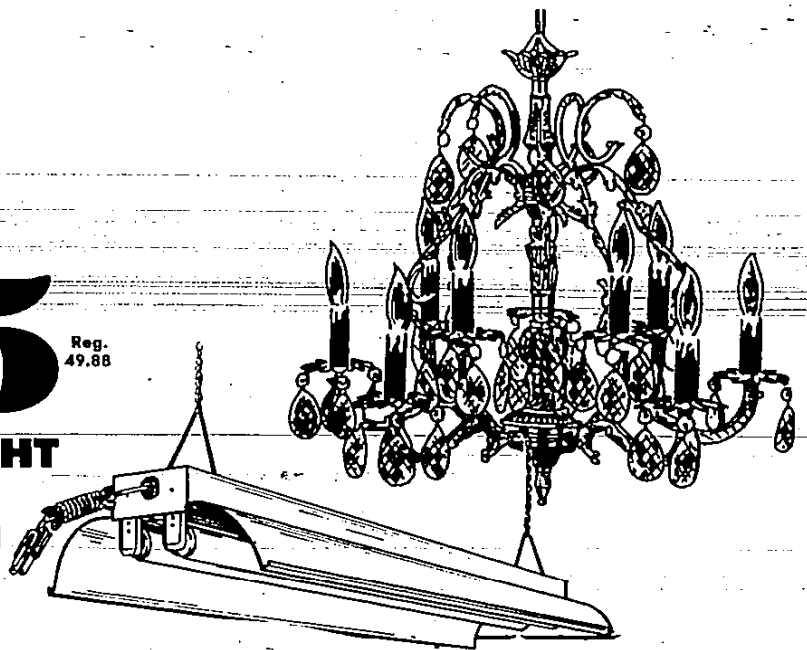

FOREST CITY

10-LIGHT CHANDELIER

Magnificent 22-inch Spanish Bronze chandelier with 50 brilliant 2" hand-cut Bavarian crystal prisms.

#7101-10

Only

\$25

Reg. 49.88

4-FOOT OVERHEAD SHOPLIGHT

Daytime bright! Perfect in garage or shop. A sight-saver in den or study! Bulbs included. Pre-wired for grounded outlet.

#UT48

Reg. 14.88

\$9

 <p>WALL SWITCH PLATES Reg. 89¢ 59¢ Each Clown design for kids room. Early American illustrations for kitchen. #26-77 1.49 American Constitution Plate 89¢</p>	 <p>WALL DIMMER Elegant home lighting. Dimmer replaces ordinary wall switch easily. #D500RC 288 Reg. 4.88 TABLE DIMMER Attractively designed dimmer allows control of lighting from table. #DL1 888 Reg. 12.88</p>	 <p>BLACK LIGHT LAMP Reg. 11.88 888 Striking black light effects achieved on posters, walls, clothing. 15 watt bulb included. #1158X</p>	 <p>UNDERCOUNTER LAMP Reg. 4.88 299 Compactly designed. 18" long for display lighting. #HE 136</p>
 <p>TWO CELL FLASHLIGHT Reg. 2.99 109 Chrome plated, 2 cell flashlight. For home, office, or on-the-road. #E124</p>	 <p>HURRICANE LAMPS YOUR CHOICE Regular 31.88 Ea. 1988 Ea. Wood and satin finish opal globes. 23" or 28" high. #6298C/97C</p>	 <p>10-YR. LIGHT BULBS 4 FOR 88¢ Regular 39¢ Ea. Long life bulbs, standard socket, with 10 year guarantee! 40/60/76/100W.</p>	 <p>EXTENSION CORD 9-ft. brown extension cord. 110 AC. #B151 29¢ Reg. 39¢ ELECTRICAL TAPE Black plastic tape, UL approved. 3/4"x60". #360 3/\$1 Regular 89¢ Roll</p>