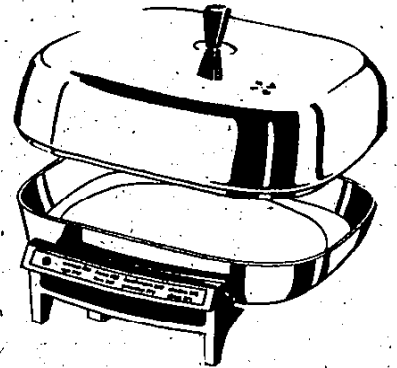

### Oster Juice Extractor

- Stainless steel juicer basket, cutting disc and spout
- Harvest Gold

\$39<sup>88</sup>

### RCA Transistor Radio

100% SOLID STATE

\$3<sup>79</sup>

## YOUR CHOICE

### HOOVER FRY PAN

Full 12" Cooking Surface

\$13<sup>88</sup>