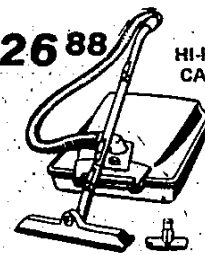

### FINELINE TOASTER

By HOOVER  
TOASTS BREAD UP TO 10" LONG  
SUPER FAST  
HIGH POP UP

\$13<sup>88</sup>

### New HOOVER Lightweight IRON

46 STEAM POINTS  
UP FRONT FINGER CONTROL  
BUILT IN EASY-FILL FUNNEL  
STAINLESS STEEL SOLE PLATE  
1 YR WARRANTY

\$13<sup>88</sup>

Steam! Spray! Dry!

\$26<sup>88</sup>

HI-POWER CANNISTER CLEANER WITH TOOLS

### HOOVER CONVERTIBLE

\$49<sup>88</sup>