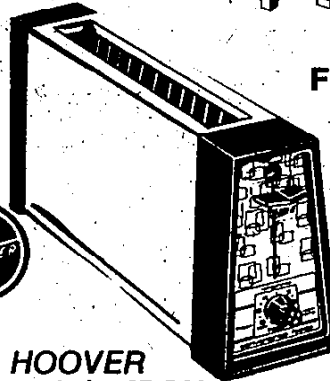

### HOOVER FRY PAN

Full 12" Cooking Surface

\$13<sup>88</sup>

### FINELINE TOASTER

By HOOVER  
TOASTS BREAD UP TO 10" LONG  
SUPER FAST  
HIGH POP UP

\$13<sup>88</sup>

### New HOOVER Lightweight IRON

46 STEAM POINTS  
UP FRONT FINGER CONTROL  
BUILT IN EASY-FILL FUNNEL  
STAINLESS STEEL SOLE PLATE  
1 YR WARRANTY

\$13<sup>88</sup>

Steam! Spray! Dry!

\$26<sup>88</sup>

HI-POWER CANNISTER CLEANER WITH TOOLS