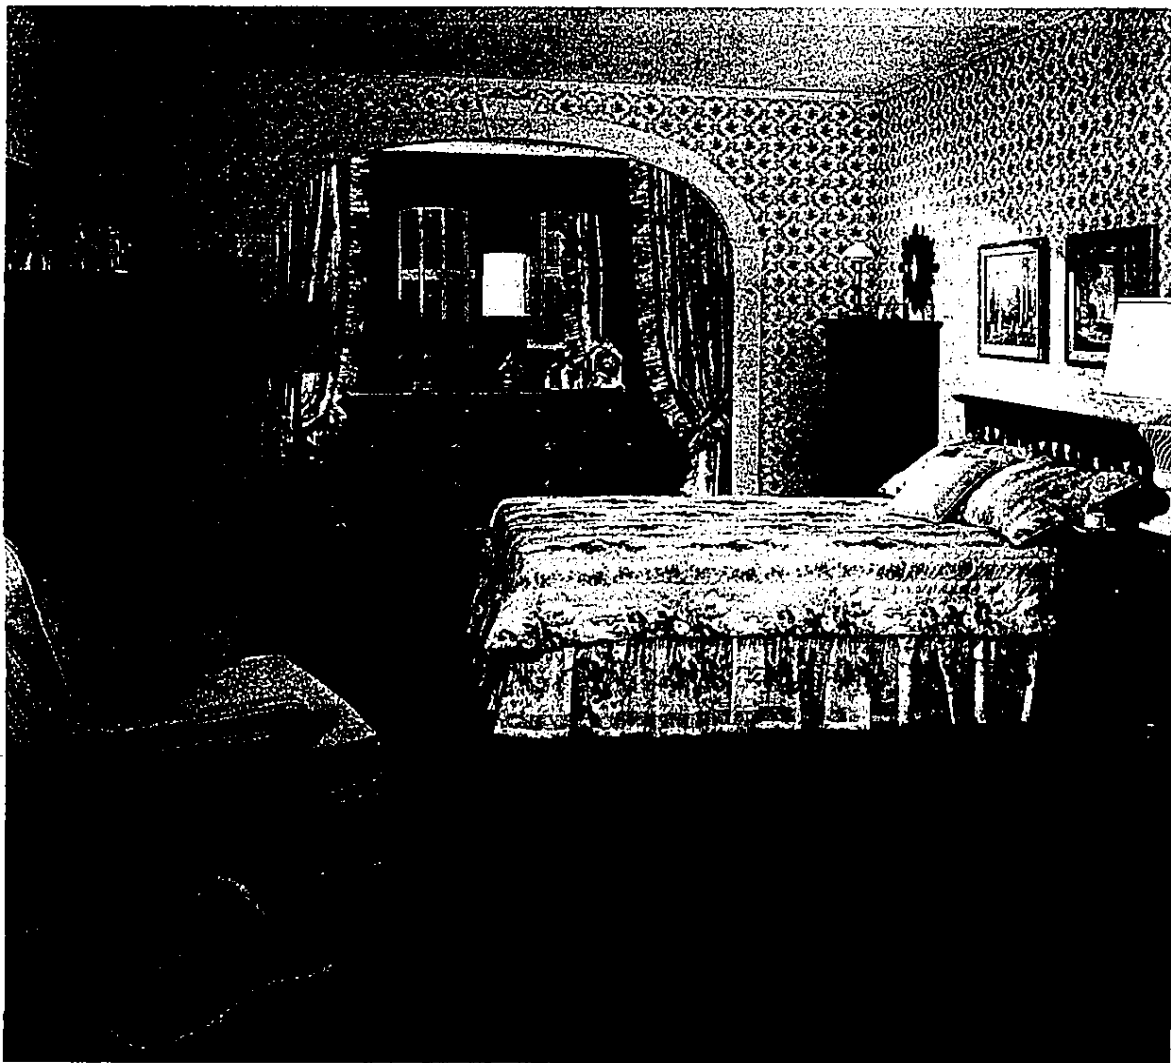

# Color Comfort Calm

Here's Ethan Allen Classic Manor in a master bedroom designed as a perfect haven of beauty, a serene retreat from the cares of the work-a-day world.

Fresh as Spring color scheme was inspired by the Ethan Allen bedspread and matching curtains and follows through in rich, warm broadloom carpet, wallpaper and comfortable lounge chairs, generous triple dresser 72" and lingerie chest provide ample and orderly storage for milady's wardrobe, while handsome door chest (left) organizes everything for the man of the house.

- 20-7514 Lounge Chair  
Reg. (from) \$249.75    Sale \$209.75  
Reg. (as shown) \$279.75    Sale \$239.75
- 15-5215 Chest with doors 42"  
Reg. \$529.50    Sale \$444.50
- 15-5213 Triple Dresser 72" with  
2 15-5230 Mirrors and 15-5634  
Headboard 5'0" Queen Size—4  
pieces  
Reg. \$873.00    Sale \$699.50
- 15-5634 Headboard 6'6" King Size  
(not shown)  
Reg. \$174.50    Sale \$147.50
- 15-5224 Lingerie Chest  
Reg. \$299.50    Sale \$244.50
- 15-5216 Night Stand  
Reg. \$179.50    Sale \$144.50
- 02-1017 "Stanton Hall" Carpet  
Reg. (sq. yd.) \$12.95    Sale \$10.95