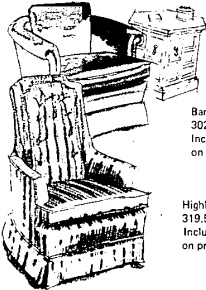

Custom-covered comfort and beauty at super-soft savings. Choose from any of these Traditional or Early American styles and we'll have them custom-covered from a choice group of fabrics selected for beauty and wearability. Each classic style is sturdily shaped from solid northern hardwood with deck and frame guaranteed for five years. Choose either poly-dacron or duo-foam cushions and box or kick pleats. Arm covers are included, of course. Make your down payment with Master Charge or Bank Americard.