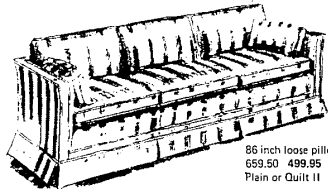

High back wing
267.00 209.95
Quilt II add 25.00

CONOVER
Chair Company