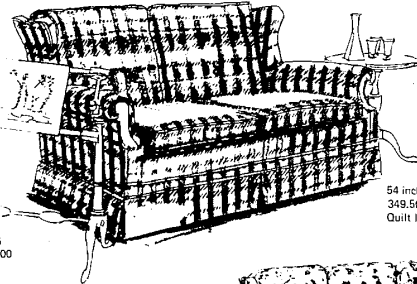

Custom-covered comfort and beauty at super-soft savings. Choose from any of these Traditional or Early American styles and we'll have them custom-covered from a choice group of fabrics selected for beauty and wearability. Each classic style is sturdily shaped from solid northern hardwood with deck and frame guaranteed for five years. Choose either poly-dacron or duo-foam cushions and box or kick pleats. Arm covers are included, of course. Make your down payment with Master Charge or Bank Americard.

High back wing
267.00 209.95
Quilt II add 25.00