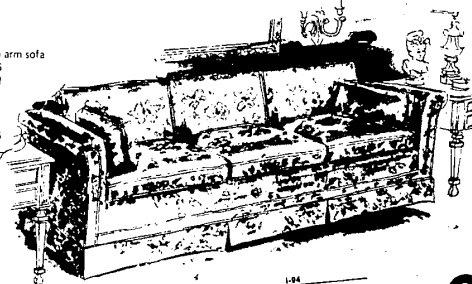

CONOVER
Chair Company

92 inch length
669.50 524.95
Plain or Quilt II