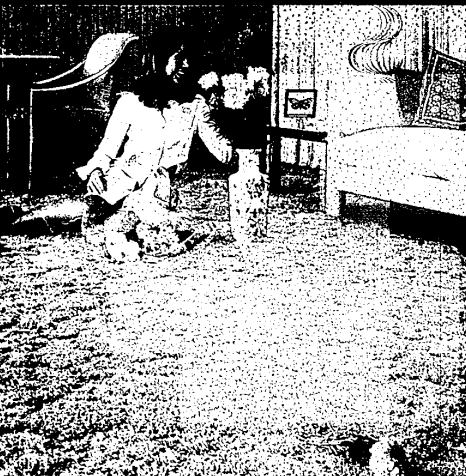

Bigelow patterned nylon shag

Bigelow sculptured nylon shag